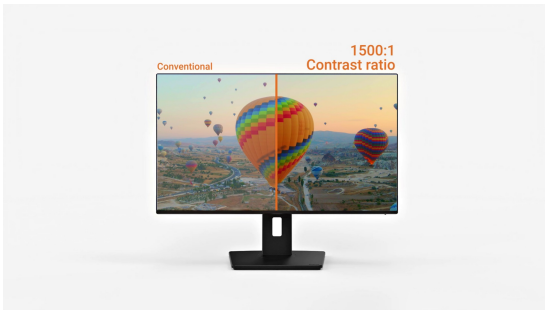

Balanced and versatile, this monitor is designed to keep you productive and comfortable throughout the day.

Sleek design, seamless viewing

With edges so thin they're barely there, your screens blend together, creating a sleek, distraction-free workspace that's as comfortable as it is stylish.

Multi-screen setup for a panoramic workspace

Connect multiple ultra-slim bezel monitors to create a panoramic workspace, keep your apps in view, streamline multitasking, and boost productivity.

Reveal hidden details with deeper contrast

With a native contrast ratio of 1500:1, this monitor brings out subtle shadow nuances and fine tonal transitions. You see more image information at a glance, making it easier to make precise creative choices during editing and colour grading. Dark areas stay crisp and distinct without blending into one another.

SPECIFICATION

01 DISPLAY CHARACTERISTICS

Design	4-side slim bezel
Diagonal	27", 68.6cm
Panel	IPS panel technology LED, matte finish
Native resolution	1920 x 1080 @144Hz (2.1 megapixel Full HD)
Aspect ratio	16:9
Panel brightness	300 cd/m ²
Static contrast	1500:1
Advanced contrast	80M:1
Response time (GTG)	3ms
Viewing zone	horizontal/vertical: 178°/178°, right/left: 89°/89°, up/down: 89°/89°
Colour support	16.7mln (sRGB: 96%; NTSC: 72%)
Horizontal Sync	30 - 170kHz
Viewable area W x H	598 x 336mm, 23.5 x 13.2"
Pixel pitch	0.311mm
Colour	matte, black