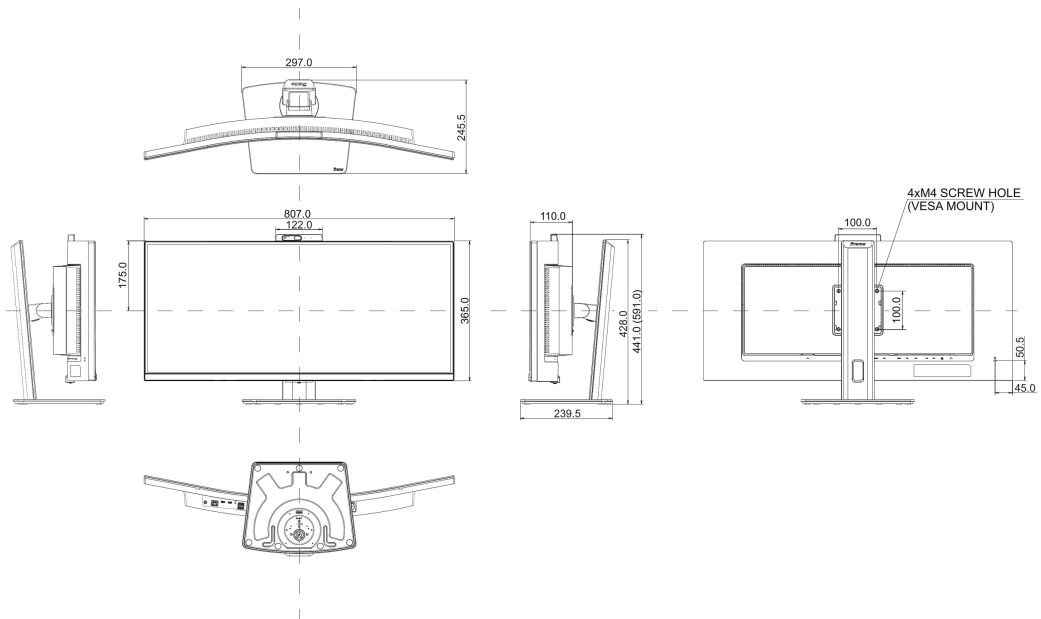

EAN code 4948570125296