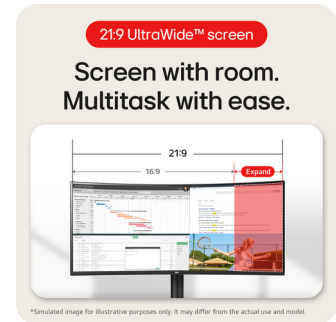

LG 34WR55QK-B computer monitor 86.4 cm (34") 3440 x 1440 pixels Wide Quad HD Black

Brand : LG

Product code: 34WR55QK-B.AEK

Product name : 34WR55QK-B

- 34" WQHD (3440 x 1440) Curved Display
- Up to 99% sRGB and HDR10
- 100Hz Refresh Rate
- USB Type-C with 65W Power Delivery
- Picture by Picture (PBP) and Reader Mode
- 3-Side Virtually Borderless Design
- One Click Stand & Height and Tilt Adjustable Stand

34" WQHD 3440 x 1440, Curved, 100Hz, 3000:1, HDMI, DisplayPort, USB, 810.26x568.96x259.08 mm
LG 34WR55QK-B. Display diagonal: 86.4 cm (34"), Display resolution: 3440 x 1440 pixels, HD type: Wide Quad HD, Response time: 5 ms, Native aspect ratio: 21:9, Viewing angle, horizontal: 178°, Viewing angle, vertical: 178°. Built-in USB hub. VESA mounting, Height adjustment. Product colour: Black

Display		Ergonomics	
Display diagonal *	86.4 cm (34")	Panel mounting interface	100 x 100 mm
Display resolution *	3440 x 1440 pixels	Height adjustment *	✓
HD type *	Wide Quad HD	Tilt adjustment	✓
Native aspect ratio *	21:9	On Screen Display (OSD)	✓
Panel type *	VA		
Touchscreen *	✗	Power	
Display brightness (typical)	300 cd/m²	Energy efficiency class (SDR) *	F
Response time *	5 ms	Energy efficiency class (HDR) *	G
Screen shape *	Curved	Energy consumption (SDR) per 1000 hours *	28 kWh
Contrast ratio (typical) *	3000:1	Energy consumption (HDR) per 1000 hours *	45 kWh
Maximum refresh rate *	100 Hz	Power consumption (standby) *	0.5 W
Viewing angle, horizontal	178°	Power consumption (off)	0.5 W
Viewing angle, vertical	178°	AC input voltage	100 - 240 V
Display number of colours *	16.7 million colours	AC input frequency	50/60 Hz
Pixel pitch	0.2318 x 0.2318 mm	Power supply type	External
High Dynamic Range (HDR) supported	✓	Energy efficiency scale	A to G
High Dynamic Range (HDR) technology	HDR Effect, High Dynamic Range 10 (HDR10)	Weight & dimensions	
Colour gamut standard	sRGB	Width (with stand)	810.3 mm
Colour gamut	99%	Depth (with stand)	259.1 mm
		Height (with stand)	569 mm
		Weight (with stand)	6.89 kg
		Width (without stand)	810.3 mm
		Depth (without stand)	91.4 mm
		Height (without stand)	358.1 mm
		Weight (without stand)	4.99 kg
Performance		Packaging data	
Flicker-free technology	✓	Package width	985.5 mm
Smart modes	Energy saving		
Design			
Market positioning *	Business		
Product colour *	Black