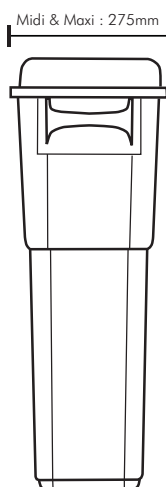

Source separation

Ideal for pre-sorting collected waste.

Two container sizes available;

Maxi and Midi.

Strong ergonomic handles

enables easy lifting and emptying of the containers.

Matching body and lid graphics

Large surface areas

suitable for application of custom graphics.

Official WRAP colours

EcoSort™ lids are available in eight different colours.

Narrow footprint

makes efficient use of limited space. Less than 0.2 m².

ECOSORT™ RECYCLING SYSTEM

Side View

Front View

EcoSort™ Maxi

EcoSort™ Midi

ECOSORT™ SWING LID

- Fits both EcoSort™ Midi and Maxi containers
- Discreet swing doors
- Hygienic hands free waste disposal
- Easy access
- Conceals waste from view
- No assembly required