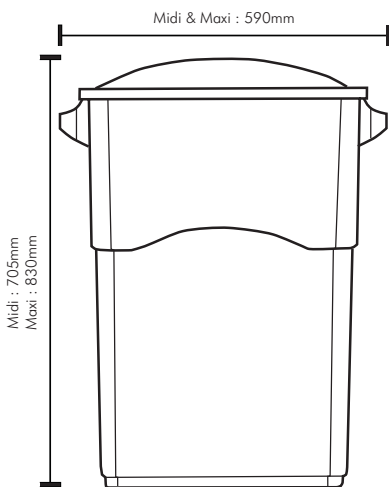

ECOSORT™ RECYCLING SYSTEM

Side View