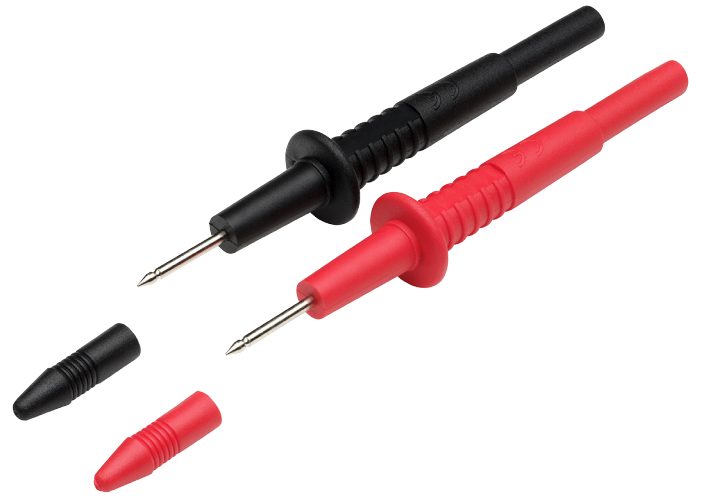

## Draper Expert Test Probe Set for Stock No. 30641 and 30629

**STOCK No.** 30643 **BRAND** Draper Expert

**BARCODE** 5059482076824

**WARRANTY** Consumable Warranty Applies

### FEATURES

- For use with Draper Expert Digital Clamp Meter (Draper Stock No. 30641) and Digital Multimeter (Draper Stock No. 30629)

### DESCRIPTION

This test probe set is designed for use with Draper Expert Digital Clamp Meter (Draper Stock No. 30641) and Digital Multimeter (Draper Stock No. 30629).

### CONTENTS

1 x Draper Expert Test Probe Set for Stock No. 30641 and 30629