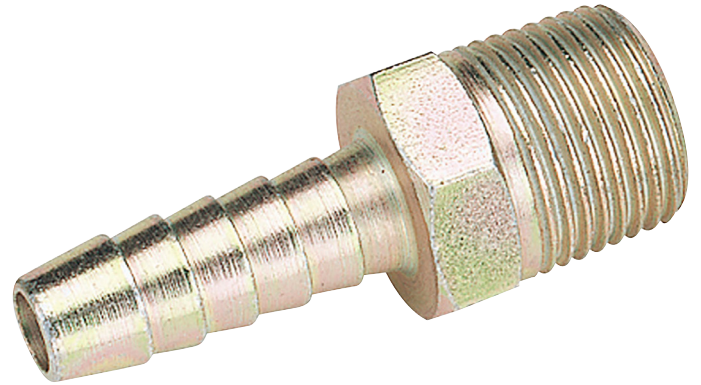

3/8" Taper 5/16" Bore PCL Male Screw Tailpiece (3 Piece)

STOCK No. 28051 **BRAND** Draper

BARCODE 5010559280513

WARRANTY 6 months parts and labour

FEATURES

-

DESCRIPTION

3/8" thread size with BSP taper. Display packed three tailpieces per card.

CONTENTS

1 x 3/8" Taper 5/16" Bore PCL Male Screw Tailpiece (3 Piece)

[Link to product - drapertools.com](https://www.drapertools.com)