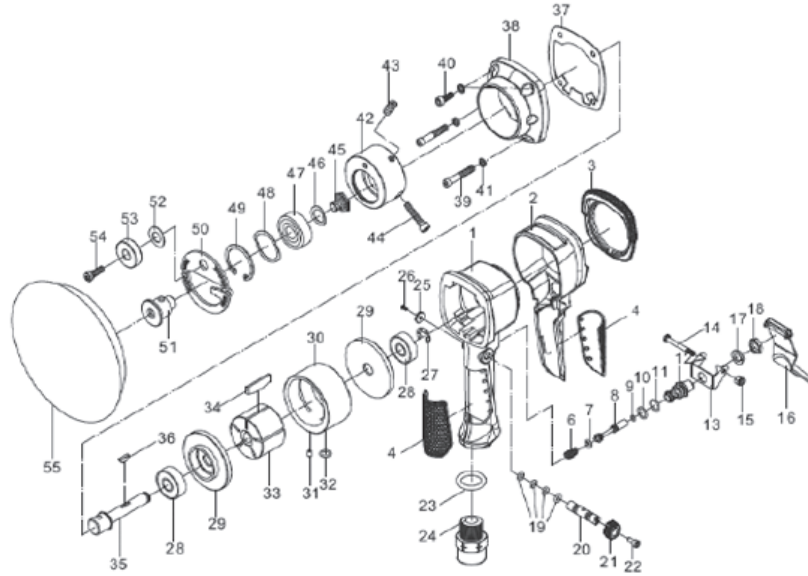

DUAL ACTION AIR SANDER

83942 - DAT-DAS SPARE PARTS LISTING

KEY No.	PART No.	STOCK No.	DESCRIPTION
1	YDAT-DAS-1	00274	Housing
2	YDAT-DAS-2	00275	Housing Cover
3	YDAT-DAS-3	00276	Top Cover
4	YDAT-DAS-4	00277	Soft Grip
6	YDAT-DAS-6	00279	Spring
7	YDAT-DAS-7	00280	O-Ring
8	YDAT-DAS-8	00281	Valve Stem
9	YDAT-DAS-9	00282	O-Ring
10	YDAT-DAS-10	00283	O-Ring
11	YDAT-DAS-11	00284	O-Ring
12	YDAT-DAS-12	00285	Valve Seat
13	YDAT-DAS-13	00287	Trigger Seat
14	YDAT-DAS-14	00288	Screw
15	YDAT-DAS-15	00289	Nut
16	YDAT-DAS-16	00290	Trigger Seat
17	YDAT-DAS-17	00291	Washer
18	YDAT-DAS-18	00292	Nut
19	YDAT-DAS-19	00293	O-Ring
20	YDAT-DAS-20	00294	Air Regulator
21	YDAT-DAS-21	00295	Air Regulator Dial
22	YDAT-DAS-22	00296	Screw
23	YDAT-DAS-23	00297	O-Ring
24	YDAT-DAS-24	00298	Air Inlet
25	YDAT-DAS-25	00299	Washer
26	YDAT-DAS-26	00300	Screw
27	YDAT-DAS-27	00301	E-Ring
28	YDAT-DAS-28	00302	Bearing

KEY No.	PART No.	STOCK No.	DESCRIPTION
29	YDAT-DAS-29	00303	Front/End Cover
30	YDAT-DAS-30	00304	Cylinder
31	YDAT-DAS-31	00305	Set Pin
32	YDAT-DAS-32	00306	O-Ring
33	YDAT-DAS-33	00307	Rotor
34	YDAT-DAS-34	00308	Rotor Blade
35	YDAT-DAS-35	00310	Work Spindle
36	YDAT-DAS-36	00311	Semi-Round Key
37	YDAT-DAS-37	00312	Gasket
38	YDAT-DAS-38	00313	Front Cover
39	YDAT-DAS-39	00314	Set Screw
40	YDAT-DAS-40	00315	Set Screw
41	YDAT-DAS-41	00316	Washer
42	YDAT-DAS-42	00317	Accepter
43	YDAT-DAS-43	00318	Screw
44	YDAT-DAS-44	00319	Set Screw
45	YDAT-DAS-45	00320	Set Screw
46	YDAT-DAS-46	00321	Washer
47	YDAT-DAS-47	00322	Bearing
48	YDAT-DAS-48	00323	Washer
49	YDAT-DAS-49	00324	E-Ring
50	YDAT-DAS-50	00325	Set Plate
51	YDAT-DAS-51	00326	Bearing Seat
52	YDAT-DAS-52	00327	Washer
53	YDAT-DAS-53	00329	Lever
54	YDAT-DAS-54	00330	Screw
55	YDAT-DAS-55	00331	Sanding Pad