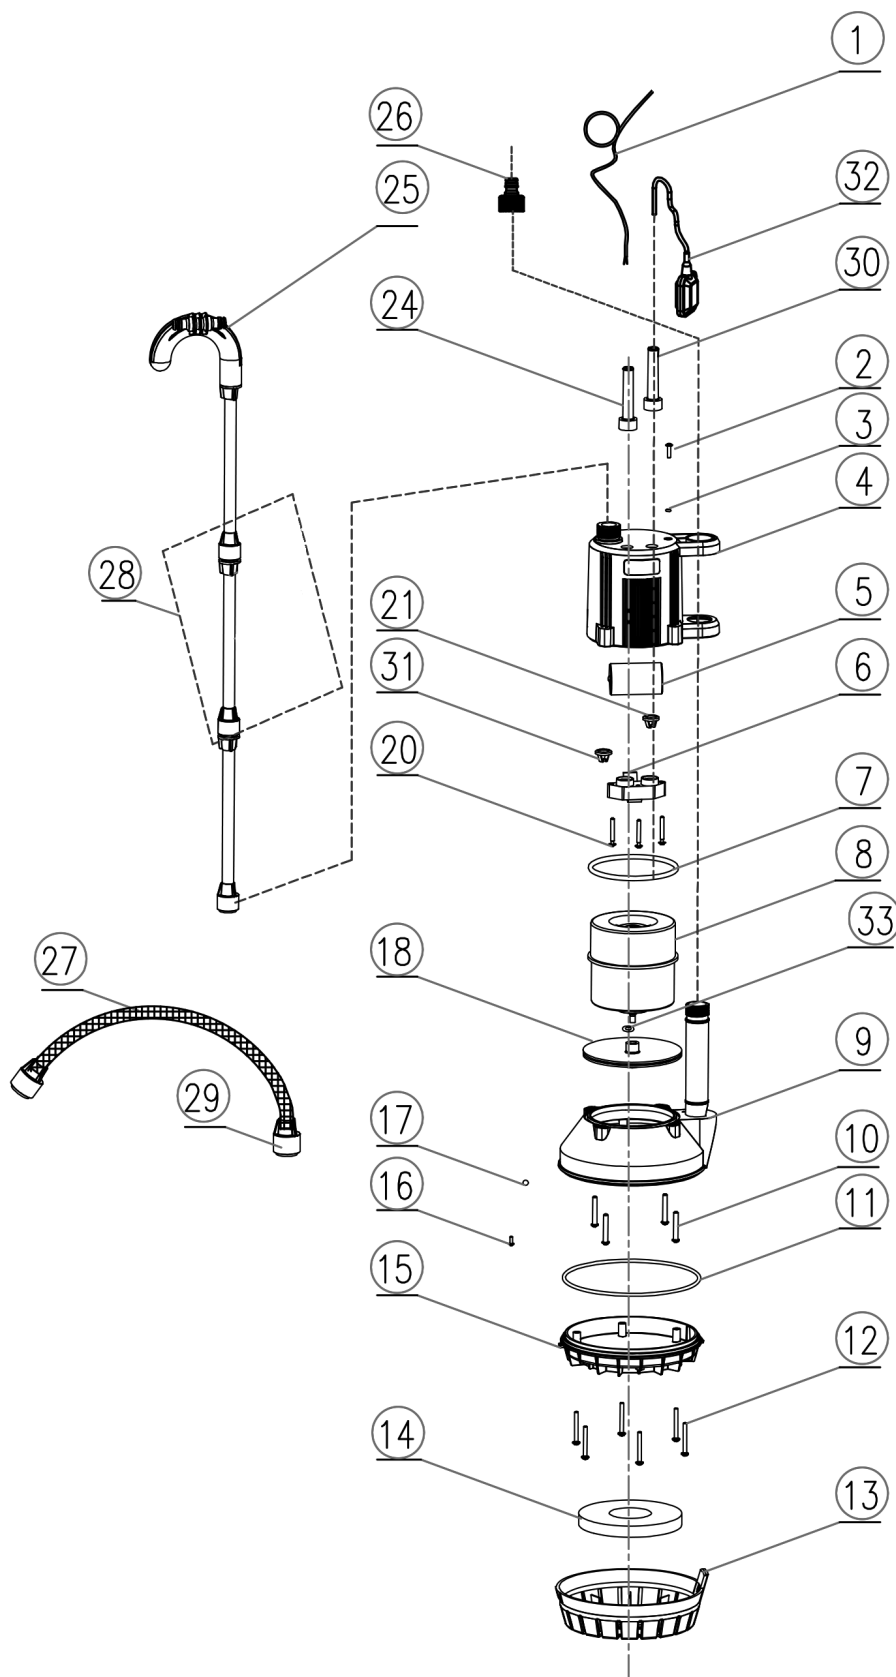

230V SUBMERSIBLE WATER BUTT PUMP

WITH FLOAT SWITCH

36327 – WBP2A SPARE PARTS DRAWING

230V SUBMERSIBLE
**WATER BUTT
PUMP**

WITH FLOAT SWITCH

36327 – WBP2A SPARE PARTS LISTING

KEY No.	PART No.	STOCK No.	DESCRIPTION
1	Y-WBP2A-01	38166	(NP) Cable with UK 3 pin plug
2	Y-WBP3A-01	36707	(NP) Screw
3	Y-WBP2A-03	38167	(NP) Seal
4	Y-WBP2A-04	38168	(NP) Pump head
5	Y-WBP2A-05	38169	(NP) Capacitor
6	Y-WBP2A-06	38170	(NP) Capacitor block
7	Y-WBP3A-13	36721	(NP) Main seal
8	Y-WBP2A-08	38171	(NP) Motor
9	Y-WBP3A-14	36722	(NP) Middle part
10	Y-WBP3A-08	36716	(NP) Screw
11	Y-WBP3A-15	36723	(NP) Seal
12	Y-WBP3A-17	36725	(NP) Screw
13	Y-WBP3A-19	36727	Base part
14	Y-WBP3A-18	36726	Sponge filter
15	Y-WBP2A-15	38172	(NP) Devision part
16	Y-WBP3A-20	36728	(NP) Screw
17	Y-WBP3A-21	36729	(NP) Steel ball
18	Y-WBP2A-18	38176	(NP) Impeller
20	Y-WBP2A-20	38177	(NP) Screw
21	Y-WBP3A-04	36711	(NP) Blocks
24	Y-WBP3A-26	36734	(NP) Cable protector
25	Y-WBP3A-27	36735	Pump handle
26	Y-WBP3A-31	36739	Adaptor
27	Y-WBP3A-34	36742	Hanging sleeve
28	Y-WBP2A-28	38178	Tube block
29	Y-WBP3A-31	36739	Adaptor
30	Y-WBP2A-30	42991	(NP) Cable blocks
31	Y-WBP2A-31	42994	(NP) Blocks
32	Y-WBP2A-32	43006	(NP) Float switch
33	Y-WBP2A-33	43014	(NP) Gasket

KEY No.	PART No.	STOCK No.	DESCRIPTION