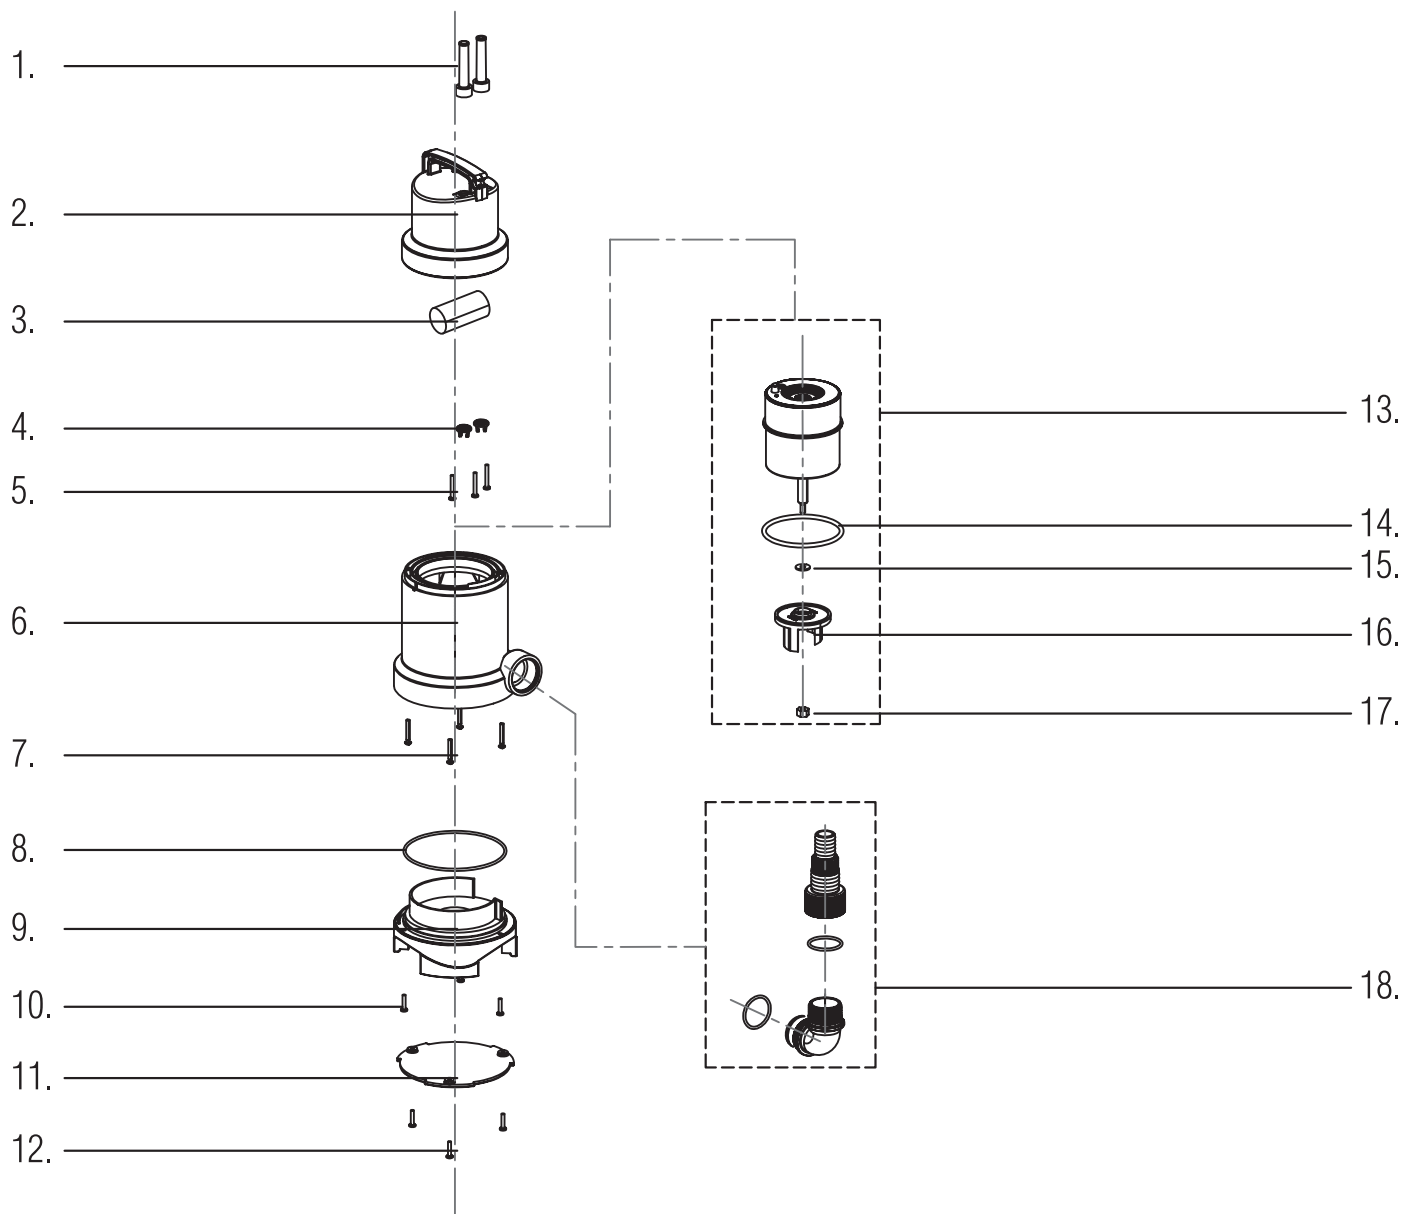

# 230V SUBMERSIBLE DIRTY WATER PUMP

WITH FLOAT SWITCH

61621 – SWP170DW SPARE PARTS DRAWING

230V SUBMERSIBLE

# DIRTY WATER PUMP

WITH FLOAT SWITCH

61621 – SWP170DW SPARE PARTS LISTING

KEY No.	PART No.	STOCK No.	DESCRIPTION
1	YSWP210DW-01	62003	(NP) Cable seal
2	YSWP210DW-02	62004	(NP)Upper case
3	YSWP210DW-03	62008	(NP)Capacitor
4	YSWP210DW-04	62010	(NP)Bung
5	YSWP210DW-05	62012	(NP)Screw
6	YSWP210DW-06	62014	(NP)Main body
7	YSWP210DW-07	62015	(NP)Screw
8	YSWP210DW-08	62035	(NP)Water seal
9	YSWP210DW-09	62037	(NP)Lower body
10	YSWP210DW-10	62051	(NP)screw
11	YSWP210DW-11	62055	Base plate
12	YSWP210DW-12	62057	Screw
13	YSWP170DW-13	62110	(NP)Motor
14	YSWP210DW-14	62104	(NP)Water seal
15	YSWP210DW-15	62105	(NP)Washer
16	YSWP170DW-16	62120	(NP)Impeller
17	YSWP210DW-17	62108	(NP)Nut
18	YSWP210DW-18	62877	Hose connection assembly