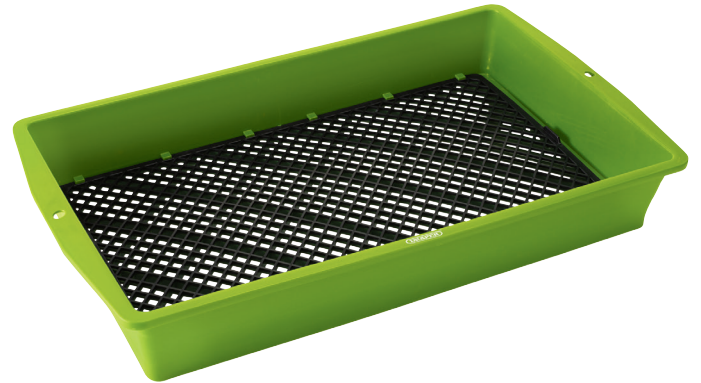

Adjustable Garden Sieve

STOCK No. 24626 **BRAND** Draper

BARCODE 5059482045141

WARRANTY Lifetime

FEATURES

- Adjustable between 3.7 and 10mm by sliding the upper mesh
 - Ideal for sifting out large pieces of unwanted garden debris, such as stone, leaves, weeds and large lumps of soil or compost
 -
-

DESCRIPTION

The mesh size is adjustable between 3.7 and 10mm by sliding the upper mesh. This garden sieve is ideal for sifting out large pieces of unwanted garden debris, such as stones, leaves, weeds and large lumps of soil or compost.

CONTENTS

1 x Adjustable Garden Sieve

SPECIFICATIONS

Size	W 560 x H 80 x D 323mm
Adjustable mesh	3.7-10mm

[Link to product - drapertools.com](https://www.drapertools.com)