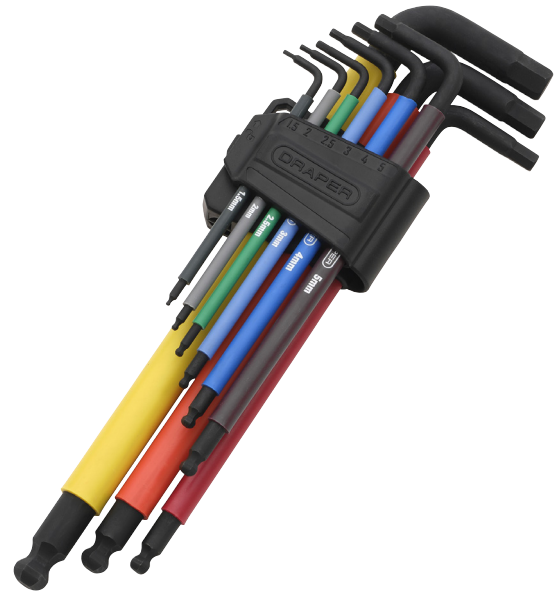

Extra-Long Arm Hex Key Set (9 Piece)

STOCK No. 07109 BRAND Draper

BARCODE 5059482079900

WARRANTY Lifetime

FEATURES

- 1.5 - 10mm
- Precision machined tips
- S2 steel with protective black phosphate finish
- Oil resistant grip
- Supplied inside a sturdy plastic case
- Colour-coded for fast selection

DESCRIPTION

This extra-long arm hex key set features coloured-coded sleeves for quick size identification. The sleeves also offer a comfortable, oil resistant grip. The precision machined tips ensure an accurate fit. Made of high-quality steel with black phosphate tips, these keys are durable and protected from corrosion. The keys are securely held and easily removed from their sturdy plastic storage case.

CONTENTS

9 x Extra-long arm hex keys - 1.5, 2, 2.5, 3, 4, 5, 6, 8, 10mm

[Link to product - drapertools.com](https://www.drapertools.com)