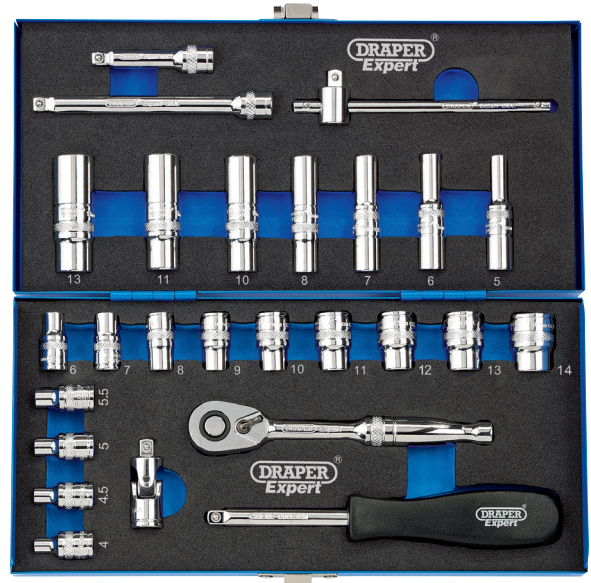

## Draper Expert Metric Socket Set, 1/4" Sq. Dr. (26 Piece)

STOCK No. 16476 BRAND Draper Expert

BARCODE 5010559164769

WARRANTY Lifetime

### FEATURES

- 20 Draper Expert HI-TORQ® metric sockets with knurled ring for extra grip
- 6 accessories
- Chrome vanadium steel hardened, tempered, chrome plated and polished for corrosion protection

### DESCRIPTION

Six point socket made from chrome vanadium steel that's hardened and tempered with a polished finish. Each socket has a knurled ring for extra grip. Supplied with a 72 tooth reversible ratchet and accessories. Packed in a steel carrying case with EVA foam inserts.

### CONTENTS

- 13 x socket: 4, 4.5, 5, 5.5, 6, 7, 8, 9, 10, 11, 12, 13, 14mm
- 7 x Deep socket: 5, 6, 7, 8, 10, 11, 13mm
- 1 x 1/4" 72 tooth reversible ratchet with quick release button
- 2 x Wobble extension bars: 50, 100mm
- 1 x Sliding 'T' bar
- 1 x Universal joint
- 1 x Spinner handle