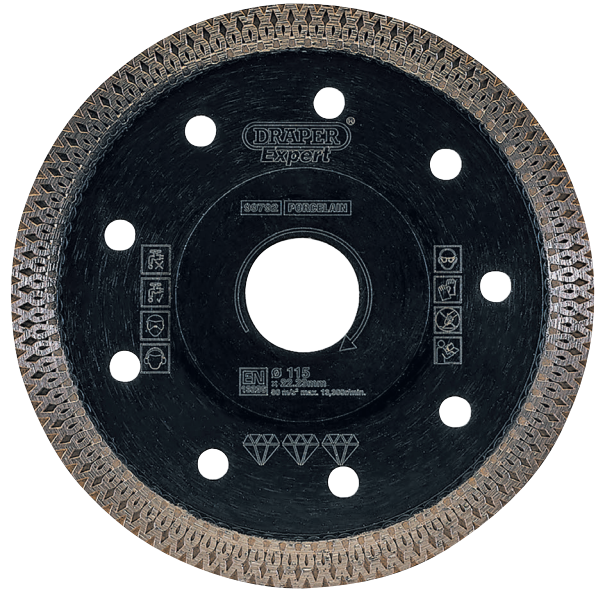

## Draper Expert Turbo-X Porcelain Diamond Blade, 115mm

**STOCK No.** 99792 **BRAND** Draper Expert

**BARCODE** 5059482001093

**WARRANTY** Consumable Warranty Applies

### FEATURES

- Ultra-thin blade with Turbo-X Technology
- For use on porcelain, marble, granite, ceramic and natural stone tiles

### DESCRIPTION

Hardened and tempered diamond blade with continuous turbo-x rim for a smooth cutting finish. Ultra-thin kerf for fast cutting. For use on porcelain, marble, granite, ceramic and natural stone tiles. Suitable for dry and wet cutting, with optimum results when used wet. Compatible with most angle grinders and tile cutting machines with a 22.23mm bore.

### CONTENTS

1 x Turbo-X Porcelain Diamond Blade, 115mm