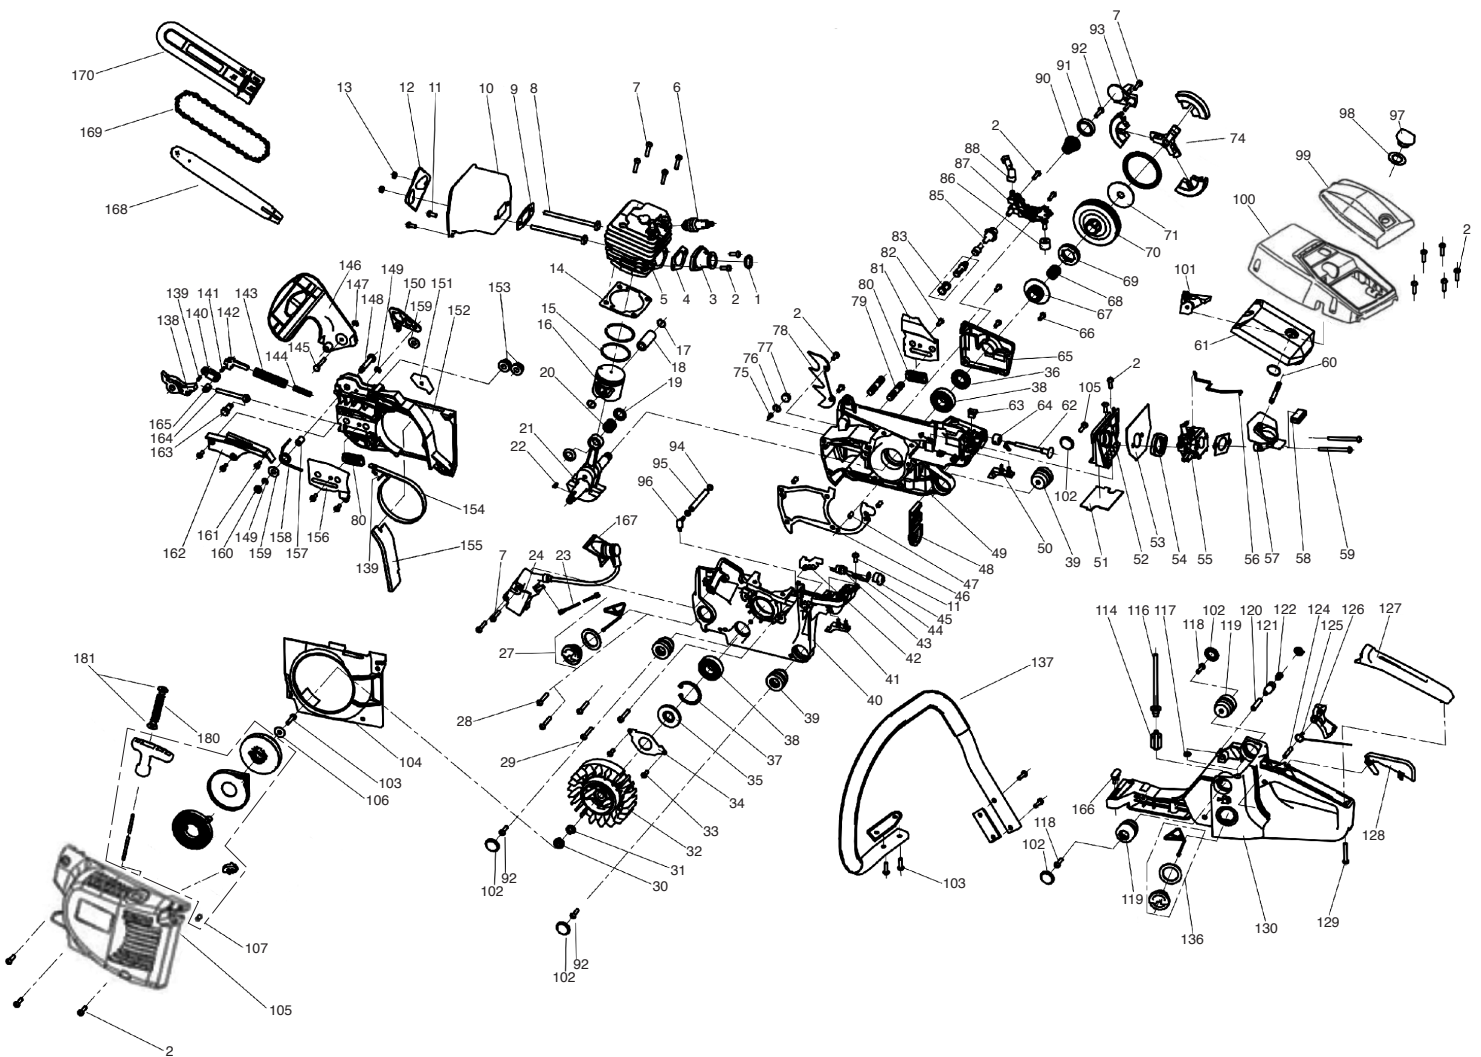

# PETROL CHAINSAW

80103 - CSP4546 SPARE PARTS DRAWING

# PETROL CHAINSAW