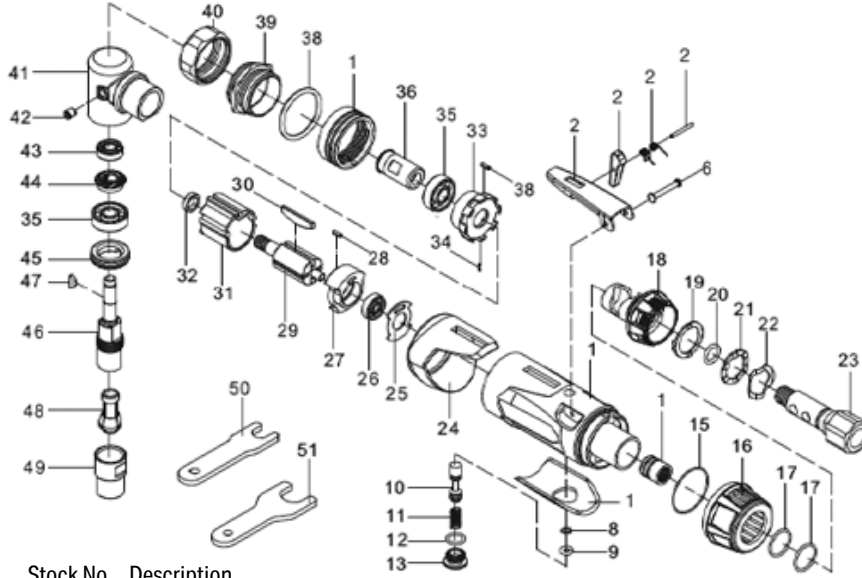

AIR DIE GRINDER

83769 - DAT-ADG SPARE PARTS DRAWING/LISTING

Key No.	Part No.	Stock No.	Description
1	YDAT-ADG-1	00167	Housing
2	YDAT-ADG-2	00168	Trigger
3	YDAT-ADG-3	00169	Lever
4	YDAT-ADG-4	00170	Spring
5	YDAT-ADG-5	00171	Pin
6	YDAT-ADG-6	00172	Trigger Pin
7	YDAT-ADG-7	00173	Soft Grip
8	YDAT-ADG-8	00174	O-Ring
9	YDAT-ADG-9	00175	O-Ring
10	YDAT-ADG-10	00176	Valve Stem
11	YDAT-ADG-11	00177	Spring
12	YDAT-ADG-12	00178	O-Ring
13	YDAT-ADG-13	00180	Valve Plug
14	YDAT-ADG-14	00181	Valve Bush
15	YDAT-ADG-15	00182	O-Ring
16	YDAT-ADG-16	00183	Exhaust Deflector
17	YDAT-ADG-17	00184	O-Ring
18	YDAT-ADG-18	00185	Air Regulator
19	YDAT-ADG-19	00186	Set Plate
20	YDAT-ADG-20	00188	O-Ring
21	YDAT-ADG-21	00189	Set Plate
22	YDAT-ADG-22	00190	Gasket
23	YDAT-ADG-23	00191	Air Inlet
24	YDAT-ADG-24	00192	Housing Cover
25	YDAT-ADG-25	00193	Gasket
26	YDAT-ADG-26	00194	Bearing

Key No.	Part No.	Stock No.	Description
27	YDAT-ADG-27	00196	Rear Plate
28	YDAT-ADG-28	00197	Pin
29	YDAT-ADG-29	00198	Rotor
30	YDAT-ADG-30	00199	Rotor Blade
31	YDAT-ADG-31	00200	Cylinder
32	YDAT-ADG-32	00201	Rotor Collar
33	YDAT-ADG-33	00203	Front Plate
34	YDAT-ADG-34	00204	Pin
35	YDAT-ADG-35	00205	Bearing
36	YDAT-ADG-36	00206	Angle Gear
37	YDAT-ADG-37	00207	Bush
38	YDAT-ADG-38	00208	Gasket
39	YDAT-ADG-39	00209	Clamp Nut
40	YDAT-ADG-40	00211	Cap
41	YDAT-ADG-41	00212	Angle Head
42	YDAT-ADG-42	00213	Grease Cap
43	YDAT-ADG-43	00214	Bearing
44	YDAT-ADG-44	00215	Gear
45	YDAT-ADG-45	00216	Lock Nut
46	YDAT-ADG-46	00217	Work Spindle
47	YDAT-ADG-47	00218	Semi-Round Key
48	YDAT-ADG-48	00219	Collet
49	YDAT-ADG-49	00220	Collet Jacket
50	YDAT-ADG-50	00221	Small Wrench
51	YDAT-ADG-51	00222	Large Wrench