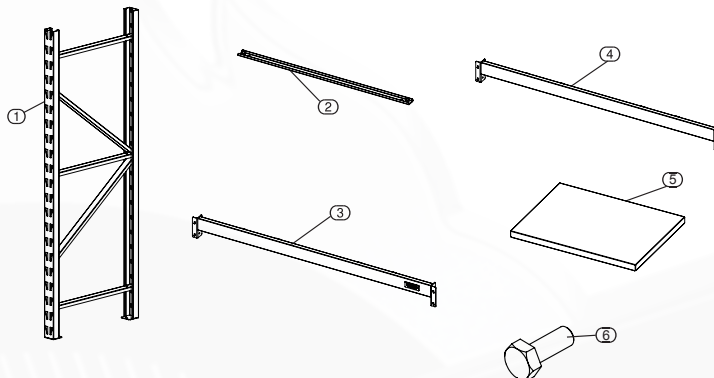

To make assembly easier we recommend having two persons aid one another.

Stock No.  
**24222**

Part	Description	Quantity
1	Frame	2
2	Support Brace	4
3	Cross Beam with BUNKER Badge	1
4	Cross Beam	7
5	Steel Shelf	8
6	M6 x16mm Bolt	40

## Step 1