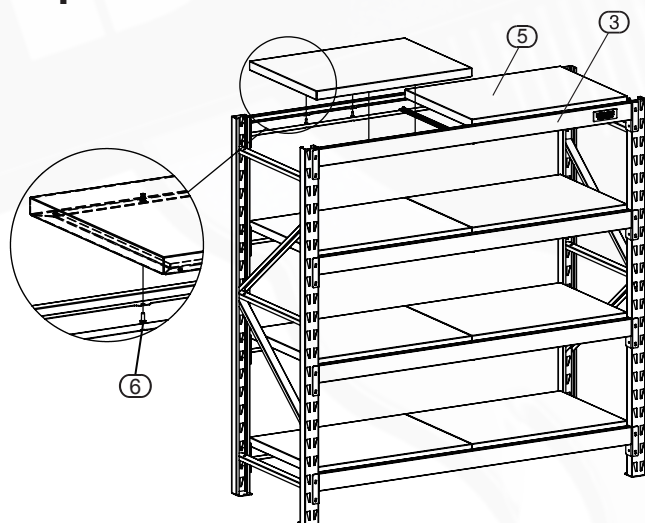

To make assembly easier we recommend having two persons aid one another.

Stock No.
24222

Part	Description	Quantity
1	Frame	2
2	Support Brace	4
3	Cross Beam with BUNKER Badge	1
4	Cross Beam	7
5	Steel Shelf	8
6	M6 x16mm Bolt	40

Step 1

Step 2

Step 3

Step 4