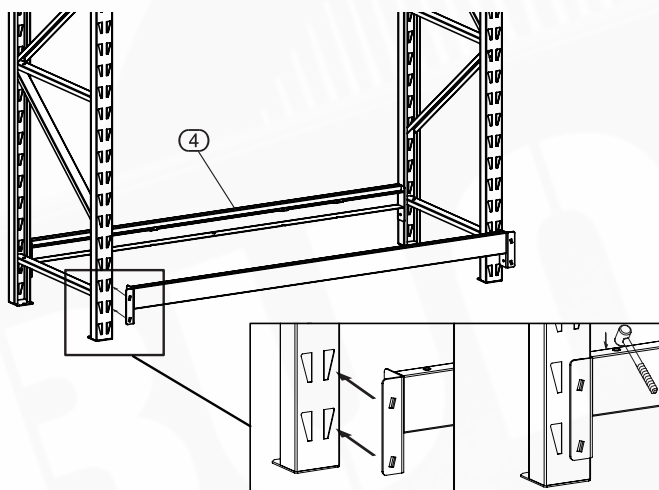

To make assembly easier we recommend having two persons aid one another.

Stock No.
24222

Part	Description	Quantity
1	Frame	2
2	Support Brace	4
3	Cross Beam with BUNKER Badge	1
4	Cross Beam	7
5	Steel Shelf	8
6	M6 x16mm Bolt	40

Step 1

Step 2

Step 3

Step 4