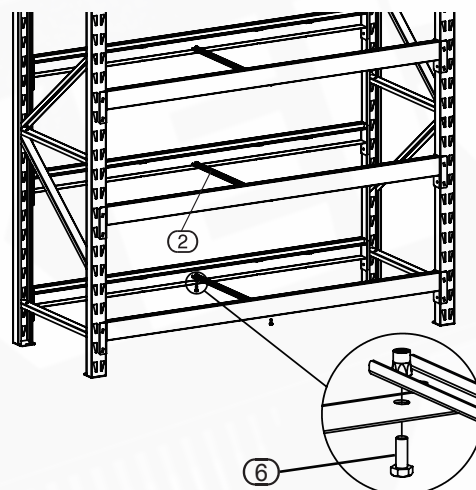

To make assembly easier we recommend having two persons aid one another.

Stock No.
24222

Part	Description	Quantity
1	Frame	2
2	Support Brace	4
3	Cross Beam with BUNKER Badge	1
4	Cross Beam	7
5	Steel Shelf	8
6	M6 x16mm Bolt	40

Step 1

Step 2

Step 3

Step 4