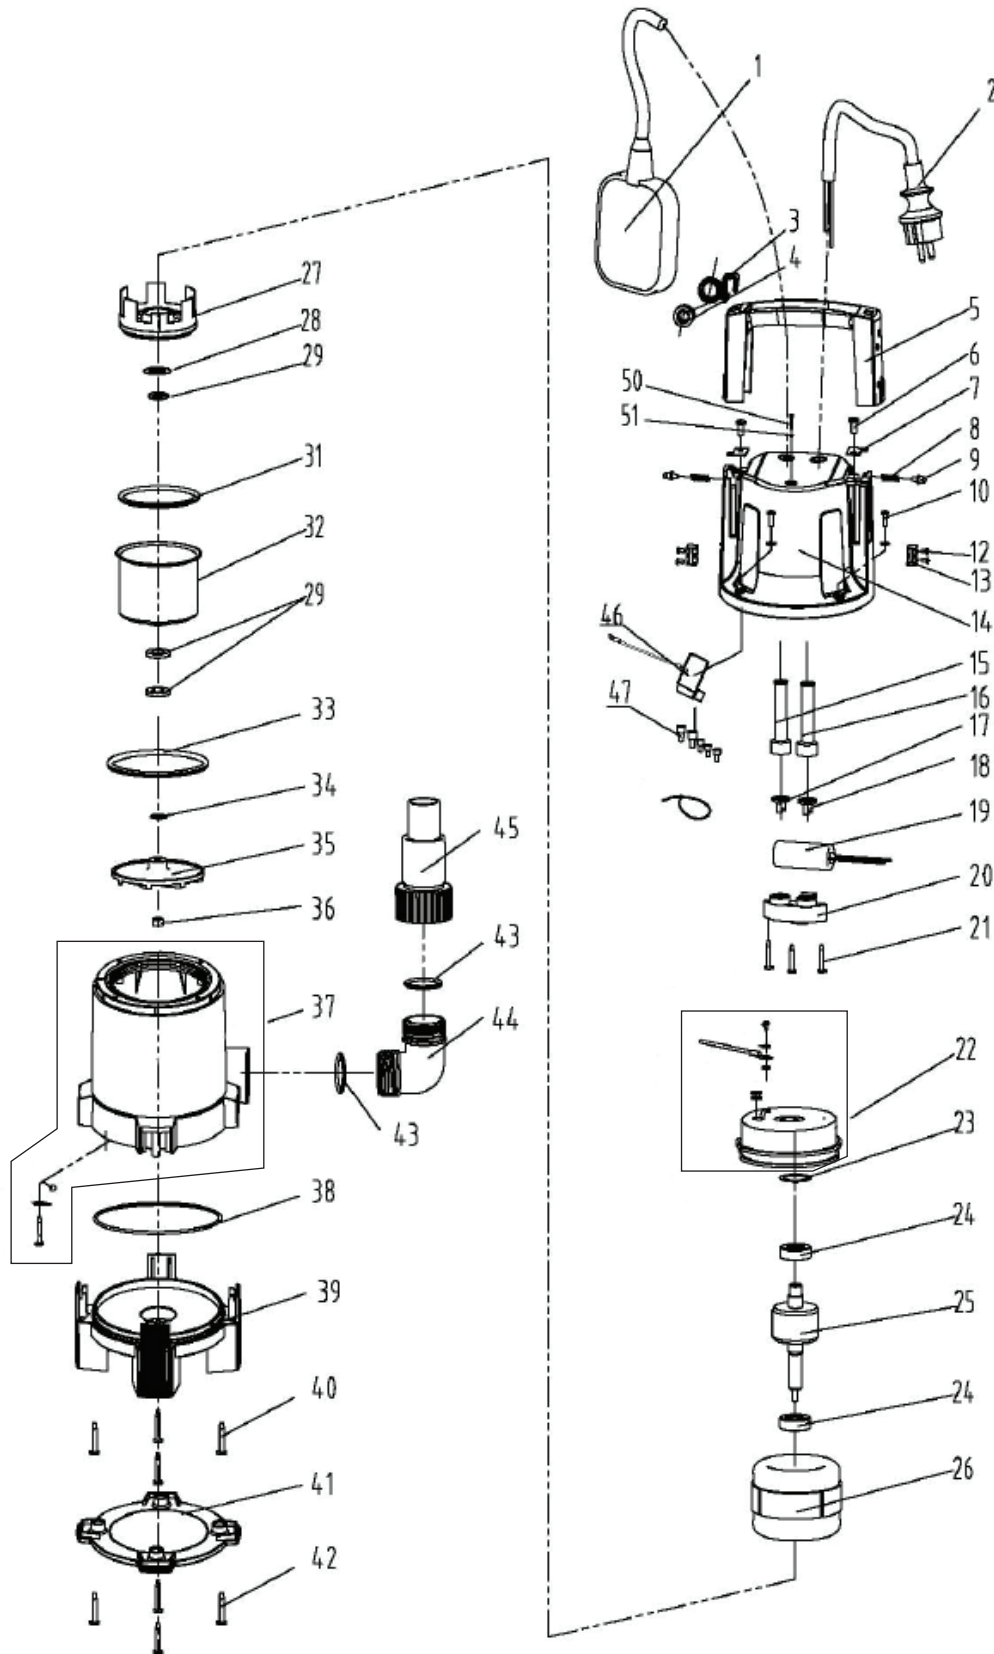

110V SUBMERSIBLE

DIRTY WATER PUMP

WITH FLOAT SWITCH

98920 - SWP220 SPARE PARTS DRAWING

110V SUBMERSIBLE DIRTY WATER PUMP

WITH FLOAT SWITCH

98920 - SWP220 SPARE PARTS LISTING

KEY No.	PART No.	STOCK No.	DESCRIPTION
1	Y-SWP220-01	92148	FLOAT SWITCH
2	Y-SWP220-02	92149	CABLE
3	Y-SWP220-03	92150	WIRE CLIP
4	Y-SWP220-04	92152	CABLE SHEATH
5	Y-SWP220-05	92153	PUMP HANDLE
6	Y-SWP220-06	92154	CROSS RECESSED TAPPING SCREW
7	Y-SWP220-07	92155	GASKET
8	Y-SWP220-08	92156	4.5 SPRING
9	Y-SWP220-09	92158	ROUND PIN
10	Y-SWP220-10	92160	SCREW ASSEMBLY
12	Y-SWP220-12	92161	TAPPING SCREW
13	Y-SWP220-13	92165	LOCATED BLOCK
14	Y-SWP220-14	92166	REAR PUMP HOUSING
15	Y-SWP220-15	92170	CABLE SHEATH
16	Y-SWP220-16	92172	CABLE SHEATH
17	Y-SWP220-17	92173	CABLE RETAINER
18	Y-SWP220-18	92174	CABLE RETAINER
19	Y-SWP220-19	92175	35UF CAPACITOR
20	Y-SWP220-20	92177	CABLE STAY
21	Y-SWP220-21	92179	TAPPING SCREW
22	Y-SWP220-22	92180	MOTOR REAR COVER COMPLETE
23	Y-SWP220-23	92181	CORRUGATED WASHER
24	Y-SWP220-24	92182	BEARING
25	Y-SWP220-25	92183	ROTOR
26	Y-SWP220-26	92187	STATOR
27	Y-SWP220-27	92189	FRONT LINER
28	Y-SWP220-28	92196	GASKET
29	Y-SWP220-29	92198	OIL SEAL
31	Y-SWP220-31	92202	O-RING
32	Y-SWP220-32	92205	MOTOR FRONT COVER
33	Y-SWP220-33	92245	O-RING
34	Y-SWP220-34	92206	ADJUSTING WASHER
35	Y-SWP220-35	92246	IMPELLER
36	Y-SWP220-36	92247	NUT
37	Y-SWP220-37	92248	MAIN PUMP HOUSING COMPLETE
38	Y-SWP220-38	92252	O-RING
39	Y-SWP220-39	92253	PUMP BASE
40	Y-SWP220-40	92254	CROSS RECESSED TAPPING SCREW
41	Y-SWP220-41	92255	BASE PLATE
42	Y-SWP220-42	92256	TAPPING SCREW
43	Y-SWP220-43	92258	O-RING

KEY No.	PART No.	STOCK No.	DESCRIPTION
44	Y-SWP220-44	92259	ELBOW
45	Y-SWP220-45	92261	OUTPUT CONNECTOR
46	Y-SWP220-46	92263	GROUND COVER WELDED COMPONENTS
47	Y-SWP220-47	92264	NYLON SAFE PRESSING CAPS
50	Y-SWP220-50	92267	TAPPING SCREW
51	Y-SWP220-51	92271	O-RING