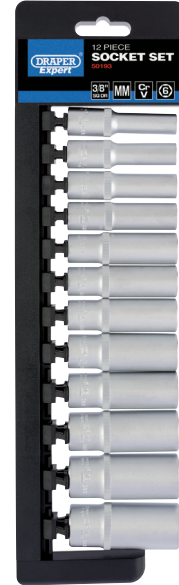

Draper Expert Metric Deep Socket Set, 3/8" Sq. Dr. (12 Piece)

STOCK No. 50193 **BRAND** Draper Expert

BARCODE 5010559501939

WARRANTY Lifetime

FEATURES

- Contents: 8-19mm
- Chrome vanadium steel hardened, tempered, chrome plated with knurled ring for extra grip
- Packed on a plastic hanging rail that can be used to store the sockets in a tool box

DESCRIPTION

6 point socket manufactured from chrome vanadium steel hardened and tempered with a micro satin finish. Each socket has a knurled ring for extra grip. Packed on a plastic hanging rail that can also be used to store the socket in a tool box.

Manufactured and tested generally in accordance with DIN3122 and ISO3315 Specifications

CONTENTS

12 x socket: 8, 9, 10, 11, 12, 13, 14, 15, 16, 17, 18, 19mm

[Link to product - drapertools.com](https://www.drapertools.com)