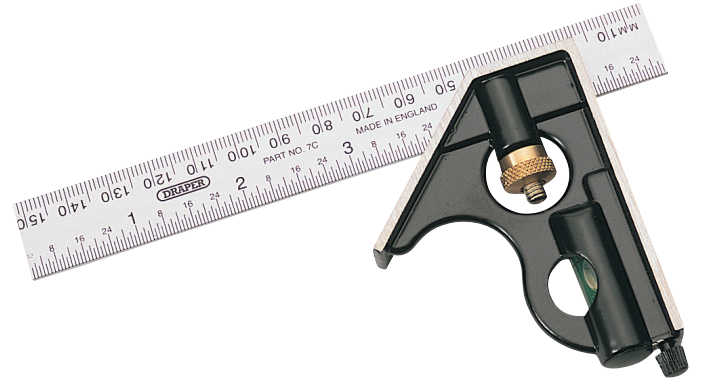

Metric and Imperial Combination Square, 150mm

STOCK No. 34702 **BRAND** Draper

BARCODE 5010559347025

WARRANTY Lifetime

FEATURES

- Metal stock with polished faces, brass adjusting screw, spirit level and scriber
 - Aluminium blade graduated both sides in metric and imperial
-

DESCRIPTION

Matt black metal stock with polished faces, brass adjusting screw, spirit level and scribe. aluminium blade graduated (on both sides of the blade) metric on one edge and imperial on the other.

CONTENTS

1 x Metric and Imperial Combination Square, 150mm

[Link to product - drapertools.com](https://www.drapertools.com)