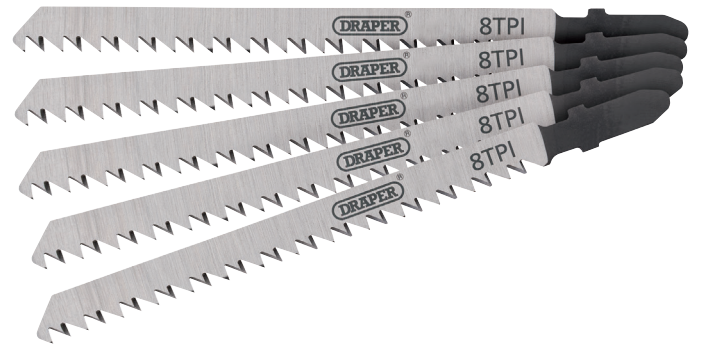

DT301CD Jigsaw Blade Set, 115mm (5 Piece)

STOCK No. 81728 BRAND Draper

BARCODE 5010559817283

WARRANTY Consumable Warranty Applies

FEATURES

- Bayonet fitting
- Jigsaw blades in sets of 5

DESCRIPTION

Manufactured from carbon steel, which has a ground tooth and taper back design and polished then treated to prevent rust. The 8TPI are perfectly designed for straight medium to fine cutting on hardwoods, softwoods, plywood, particle board and laminates. Attached with bayonet ends.

CONTENTS

1 x DT301CD Jigsaw Blade Set, 115mm (5 Piece)

[Link to product - drapertools.com](https://www.drapertools.com)