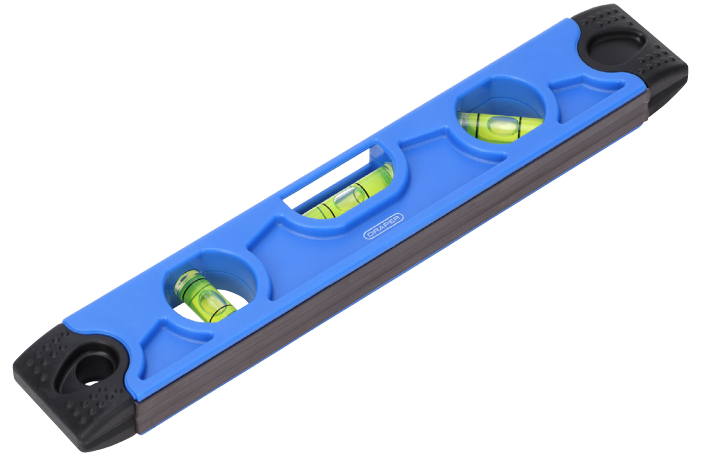

Torpedo Spirit Level, 230mm

STOCK No. 79579 BRAND Draper

BARCODE 5010559795796

WARRANTY Lifetime

FEATURES

- Magnetic base
- 45°, 90° and 180° vials
- V-groove for leveling pipework
- Rubber end caps for shock protection
- Hang holes for easy storage

DESCRIPTION

This magnetic torpedo spirit level has three vials - 45°, 90° and 180° angles. It is made of durable plastic and equipped with strong magnets in the base and a v-groove for leveling pipework. Additionally, it features rubber end caps to provide added protection in case of a drop, and hang holes at both ends allow for easy storage. The accuracy of the level is 1mm in a standard working position.

CONTENTS

1 x Torpedo Spirit Level, 230mm

SPECIFICATIONS

Accuracy

Length 1mm

Vial orientation 230mm

undefined 45°, 90°, 180°

[Link to product - drapertools.com](https://www.drapertools.com)