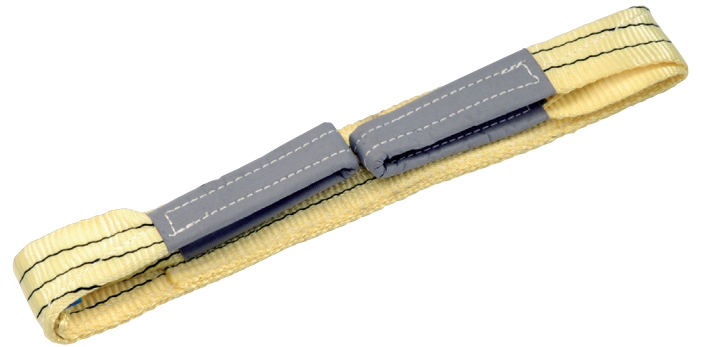

# Draper Expert Wide Load Sling, 4m x 90mm, 3 Tonne

**STOCK No.** 61317 **BRAND** Draper Expert

**BARCODE** 5010559613175

**WARRANTY** 12 months parts and labour

## FEATURES

- Polyester webbing 90mm wide with reinforced lifting eyes
- Colour coded to European standards to identify capacity
- The safe working load (SWL) is rated at 3000kg for a load at one end (straight configuration)
- The safe working load (SWL) is rated at 6000kg for a load between the loop eyes ('U' configuration)
- Manufactured to BS EN1492

## DESCRIPTION

Polyester webbing, 90mm wide, with reinforced lifting eyes. Colour coded to European standards to identify capacity. The safe working load (SWL) is rated at 3000kg for a load at one end (straight configuration) and 6000kg for a load between the loop eyes ('U' configuration). Shrink wrapped for security.

## CONTENTS

1 x Wide Load Sling, 4m x 90mm, 3 Tonne