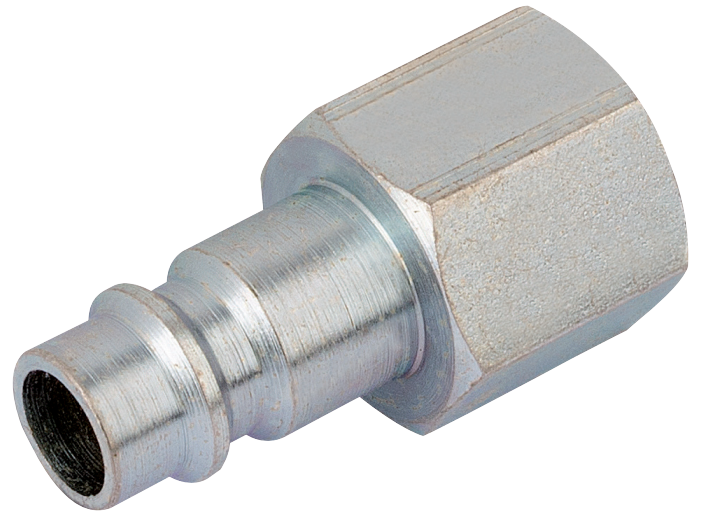

1/4" BSP Female Nut PCL Euro Coupling Adaptor (Sold Loose)

STOCK No. 54419 **BRAND** Draper

BARCODE 5010559544196

WARRANTY 12 months parts and labour

FEATURES

- For heavy duty high flow applications
- Tested to over 1 million cycles
- Connects to most popular and European adaptor profiles (Cejn, Rectus etc)
- Zinc passivated to significantly improve corrosion resistance
- Hard wearing steel construction

DESCRIPTION

For heavy duty high flow applications, tested to over 1 million cycles, connects to most popular and European adaptor profiles (Cejn, Rectus etc.), zinc passivated to significantly improve corrosion resistance, hard wearing steel construction. Sold loose.

CONTENTS

1 x 1/4" BSP Female Nut PCL Euro Coupling Adaptor (Sold Loose)

SPECIFICATIONS

Max Burst Pressure	2030psi (140bar)
Max Working Pressure	500psi (35bar)
Nominal Flow Diameter	7.4mm
Temperature Range	-40 to 100°C
Test Pressure	725psi (50bar)
Pressure Drop	0.5bar = 78cfm (2200L/min)