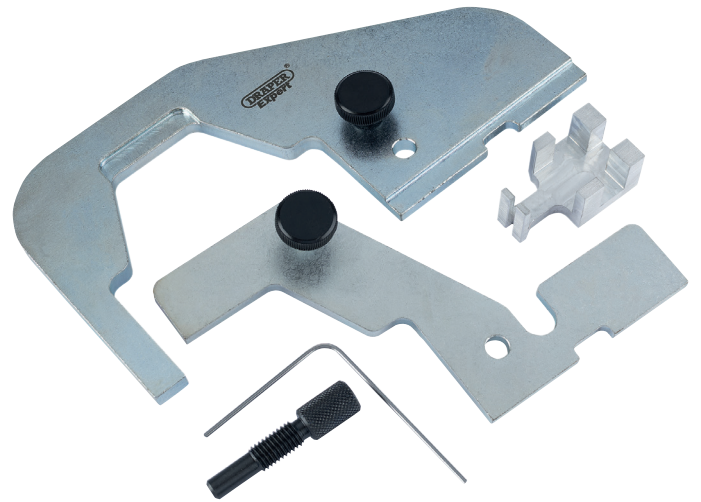

Draper Expert Engine Timing Kit ETK171 (Ford)

STOCK No. 27016 **BRAND** Draper Expert

BARCODE 5010559270163

WARRANTY Lifetime

FEATURES

- Designed for Ford vehicles
- Allows the user to lock the camshaft and crankshaft on the engine allowing engine repairs to be carried out

DESCRIPTION

Used on the following Vehicles: Ford Focus 2011 - 2017 Ford Galaxy 2010 - 2017 Ford Mondeo 2010 - 2017 Ford S - MAX 2010 - 2017 Engine Codes: 2.0ccR9DA, MGDA, XQDA, R9DB, R9DC, R9DD, YVDA, TNWA, TNWB, TPWA, R9CD, R9CI, TNBA, TNBB, TPBA, R9CB, R9CF, R9CH, TNCC, TNCD, TNCF

CONTENTS

- 1 x Camshaft alignment tool - OEM 303 - 1504
- 1 x Camshaft alignment tool - OEM 303 - 1565
- 1 x Crankshaft position sensor alignment pin - OEM 303 - 1521
- 1 x Crankshaft timing pin - OEM 303 - 748
- 1 x Tensioner pin 2mm