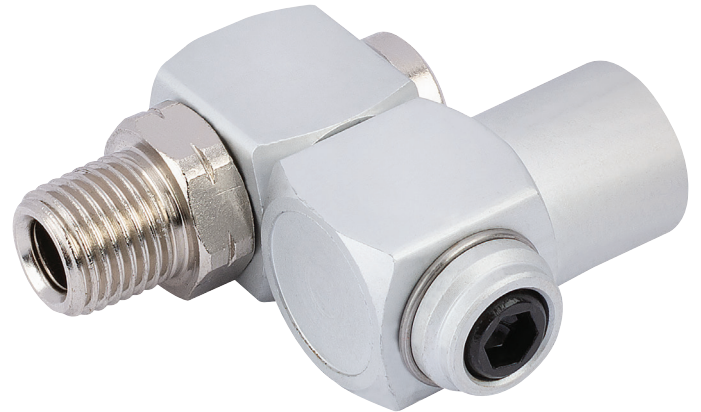

## Swivel Connector, 1/4"

STOCK No. 70865 BRAND Draper

BARCODE 5010559708659

WARRANTY 12 months parts and labour

### FEATURES

- 1/4" BSP
- Male and female thread

### DESCRIPTION

1/4" BSP swivel connector with 1 x male thread and 1 x female thread. Manufactured from aluminium and steel.

### CONTENTS

1 x 1/4" Swivel Connector