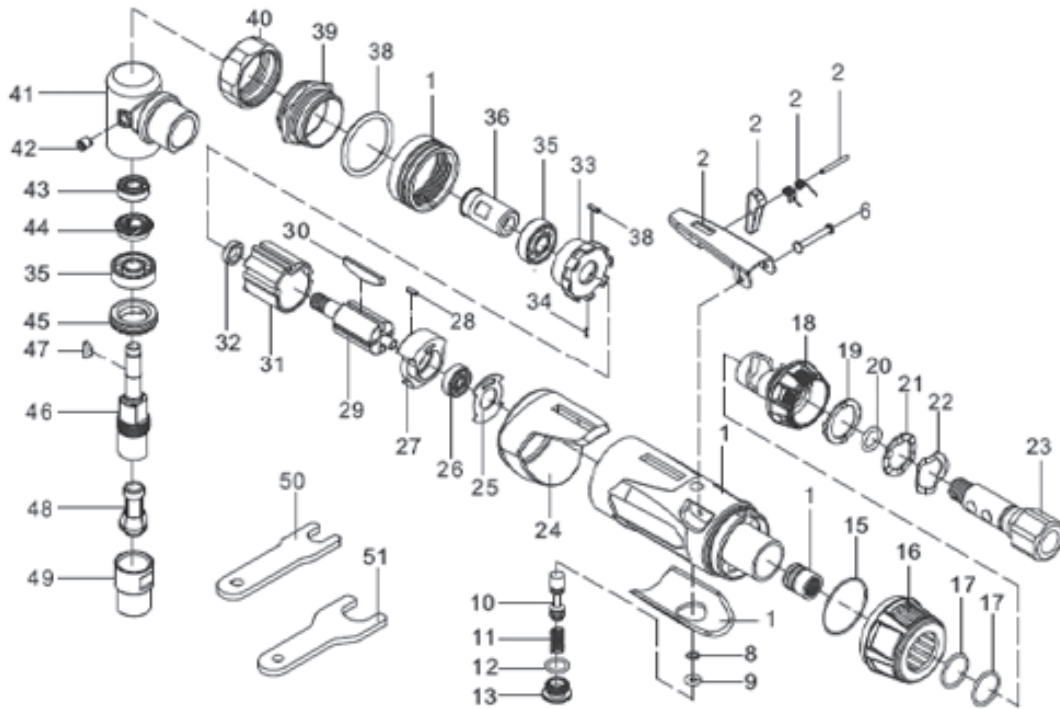

AIR ANGLE DIE GRINDER

83769 - DAT-ADG SPARE PARTS LISTING

KEY No.	PART No.	STOCK No.	DESCRIPTION
1	YDAT-ADG-1	00167	Housing Set
2	YDAT-ADG-2	00168	Trigger
6	YDAT-ADG-6	00172	Trigger Pin
8	YDAT-ADG-8	00174	O-Ring
9	YDAT-ADG-9	00175	O-Ring
10	YDAT-ADG-10	00176	Valve Stem
11	YDAT-ADG-11	00177	Spring
12	YDAT-ADG-12	00178	O-Ring
13	YDAT-ADG-13	00180	Valve Plug
15	YDAT-ADG-15	00182	O-Ring
16	YDAT-ADG-16	00183	Exhaust Deflector
17	YDAT-ADG-17	00184	O-Ring
18	YDAT-ADG-18	00185	Air Regulator
19	YDAT-ADG-19	00186	Set Plate
20	YDAT-ADG-20	00188	O-Ring
21	YDAT-ADG-21	00189	Set Plate
22	YDAT-ADG-22	00190	Gasket
23	YDAT-ADG-23	00191	Air Inlet
24	YDAT-ADG-24	00192	Housing Cover
25	YDAT-ADG-25	00193	Gasket
26	YDAT-ADG-26	00194	Bearing
27	YDAT-ADG-27	00196	Rear Plate
28	YDAT-ADG-28	00197	Pin

KEY No.	PART No.	STOCK No.	DESCRIPTION
29	YDAT-ADG-29	00198	Rotor
30	YDAT-ADG-30	00199	Rotor Blade
31	YDAT-ADG-31	00200	Cylinder
32	YDAT-ADG-32	00201	Rotor Collar
33	YDAT-ADG-33	00203	Front Plate
34	YDAT-ADG-34	00204	Pin
35	YDAT-ADG-35	00205	Bearing
36	YDAT-ADG-36	00206	Angle Gear
38	YDAT-ADG-38	00208	Gasket
39	YDAT-ADG-39	00209	Clamp Nut
40	YDAT-ADG-40	00211	Cap
41	YDAT-ADG-41	00212	Angle Head
42	YDAT-ADG-42	00213	Grease Cap
43	YDAT-ADG-43	00214	Bearing
44	YDAT-ADG-44	00215	Gear
45	YDAT-ADG-45	00216	Lock Nut
46	YDAT-ADG-46	00217	Work Spindle
47	YDAT-ADG-47	00218	Semi-Round Key
48	YDAT-ADG-48	00219	Collet
49	YDAT-ADG-49	00220	Collet Jacket
50	YDAT-ADG-50	00221	Small Wrench
51	YDAT-ADG-51	00222	Large Wrench