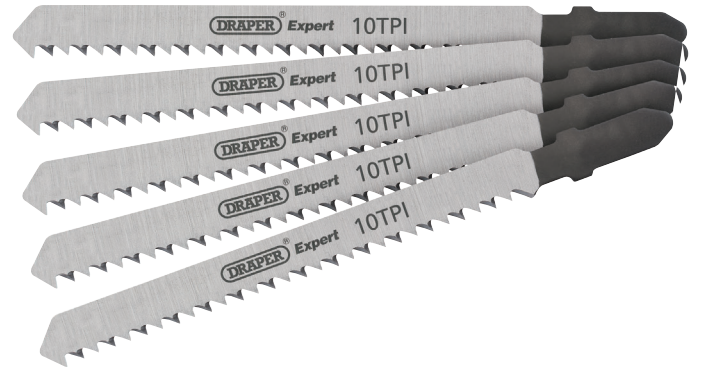

## Draper Expert DT101B Jigsaw Blade Set, 100mm (5 Piece)

**STOCK No.** 81716 **BRAND** Draper Expert

**BARCODE** 5010559817160

**WARRANTY** Consumable Warranty Applies

### FEATURES

- Bayonet fitting
- Jigsaw blades in sets of 5

### DESCRIPTION

Manufactured from carbon steel, which has a ground tooth and taper back design, polished then treated to prevent rust. The 10TPI are perfectly designed for straight, fine cutting of softwoods, chipboard, plywood, fibreboard and plastics. Attached with bayonet ends.

### CONTENTS

1 x DT101B Jigsaw Blade Set, 100mm (5 Piece)

[Link to product - drapertools.com](https://www.drapertools.com)