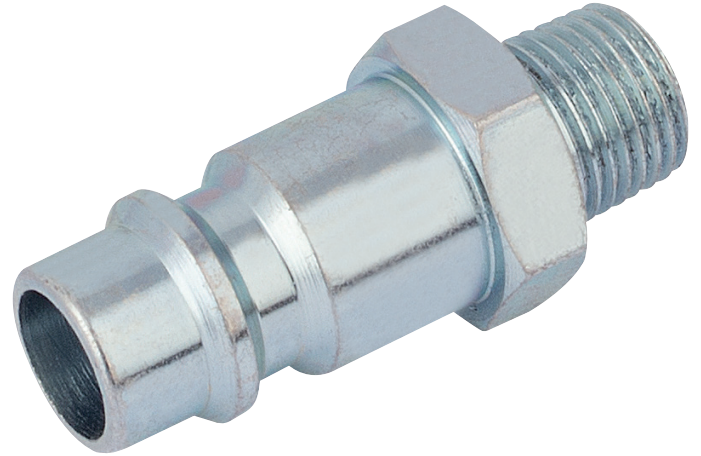

1/8" BSP Male Nut PCL Euro Coupling Adaptor (Sold Loose)

STOCK No. 54414 **BRAND** Draper

BARCODE 5010559544141

WARRANTY 12 months parts and labour

FEATURES

- For heavy duty high flow applications
- Tested to over 1million cycles
- Connects to most popular and European adaptor profiles (Cejn, Rectus etc)
- Zinc passivated to significantly improve corrosion resistance
- Hard wearing steel construction

DESCRIPTION

For heavy duty high flow applications, tested to over 1 million cycles, connects to most popular and European adaptor profiles (Cejn, Rectus etc.), zinc passivated to significantly improve corrosion resistance, hard wearing steel construction. Sold loose.

CONTENTS

1 x 1/8" BSP Male Nut PCL Euro Coupling Adaptor (Sold Loose)

SPECIFICATIONS

Max Burst Pressure	2030psi (140bar)
Max Working Pressure	500psi (35bar)
Nominal Flow Diameter	7.4mm
Temperature Range	-40 to 100°C
Test Pressure	725psi (50bar)
Pressure Drop	0.5bar = 78cfm (2200L/min)