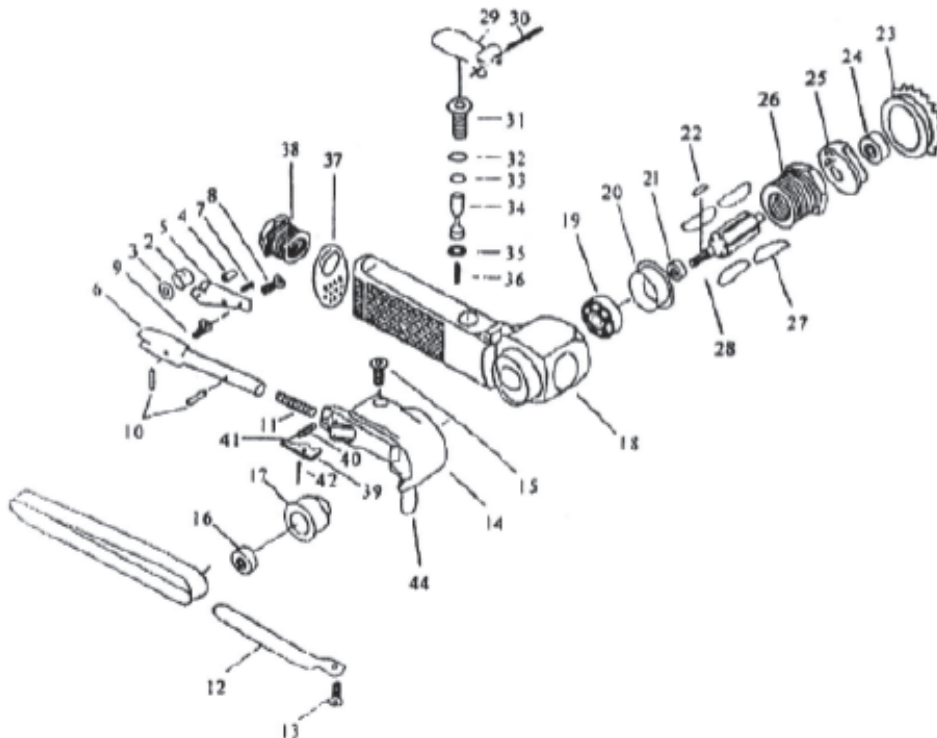

AIR BELT SANDER

84123 - DAT-ABS SPARE PARTS LISTING

KEY No.	PART No.	STOCK No.	DESCRIPTION
2	YDAT-ABS-1	00599	Idle Pulley
3	YDAT-ABS-2	00600	Washer
4	YDAT-ABS-3	00601	Idle Pulley Screw
5	YDAT-ABS-4	00602	Bracket
6	YDAT-ABS-5	00603	Tension Bar
7	YDAT-ABS-6	00604	Hex Screw
8	YDAT-ABS-7	00605	Flat Head Screw
9	YDAT-ABS-8	00606	Spring
10	YDAT-ABS-9	00607	Spring Pin
11	YDAT-ABS-10	00609	Spring
12	YDAT-ABS-11	00610	Shoe
13	YDAT-ABS-12	00611	Flat Head Screw
14	YDAT-ABS-13	00612	Guard Assembly
15	YDAT-ABS-14	00613	Hex Bolt
16	YDAT-ABS-15	00614	Hex Pulley
17	YDAT-ABS-16	00615	Drive Pulley
18	YDAT-ABS-17	00617	Housing
19	YDAT-ABS-18	00618	Bearing
20	YDAT-ABS-19	00619	End Plate
21	YDAT-ABS-20	00620	Spacer
22	YDAT-ABS-21	00621	Sunk Key

KEY No.	PART No.	STOCK No.	DESCRIPTION
23	YDAT-ABS-22	00622	Cap
24	YDAT-ABS-23	00623	Bearing
25	YDAT-ABS-24	00625	End Plate
26	YDAT-ABS-25	00626	Cylinder
27	YDAT-ABS-26	00627	Rotor Blades
28	YDAT-ABS-27	00628	Rotor
29	YDAT-ABS-28	00629	Throttle Lever
30	YDAT-ABS-29	00630	Lever Pin
31	YDAT-ABS-30	00631	Valve Body
32	YDAT-ABS-31	00633	O-Ring
33	YDAT-ABS-32	00634	O-Ring
34	YDAT-ABS-33	00635	Valve Stem
35	YDAT-ABS-34	00636	O-Ring
36	YDAT-ABS-35	00637	Valve Spring
37	YDAT-ABS-36	00638	Muffler
38	YDAT-ABS-37	00639	Air Inlet
39	YDAT-ABS-38	00641	Tension Bar
40	YDAT-ABS-39	00642	Spring
41	YDAT-ABS-40	00643	Lever Pin M2x6
42	YDAT-ABS-41	00644	Lever Pin M2.5x10