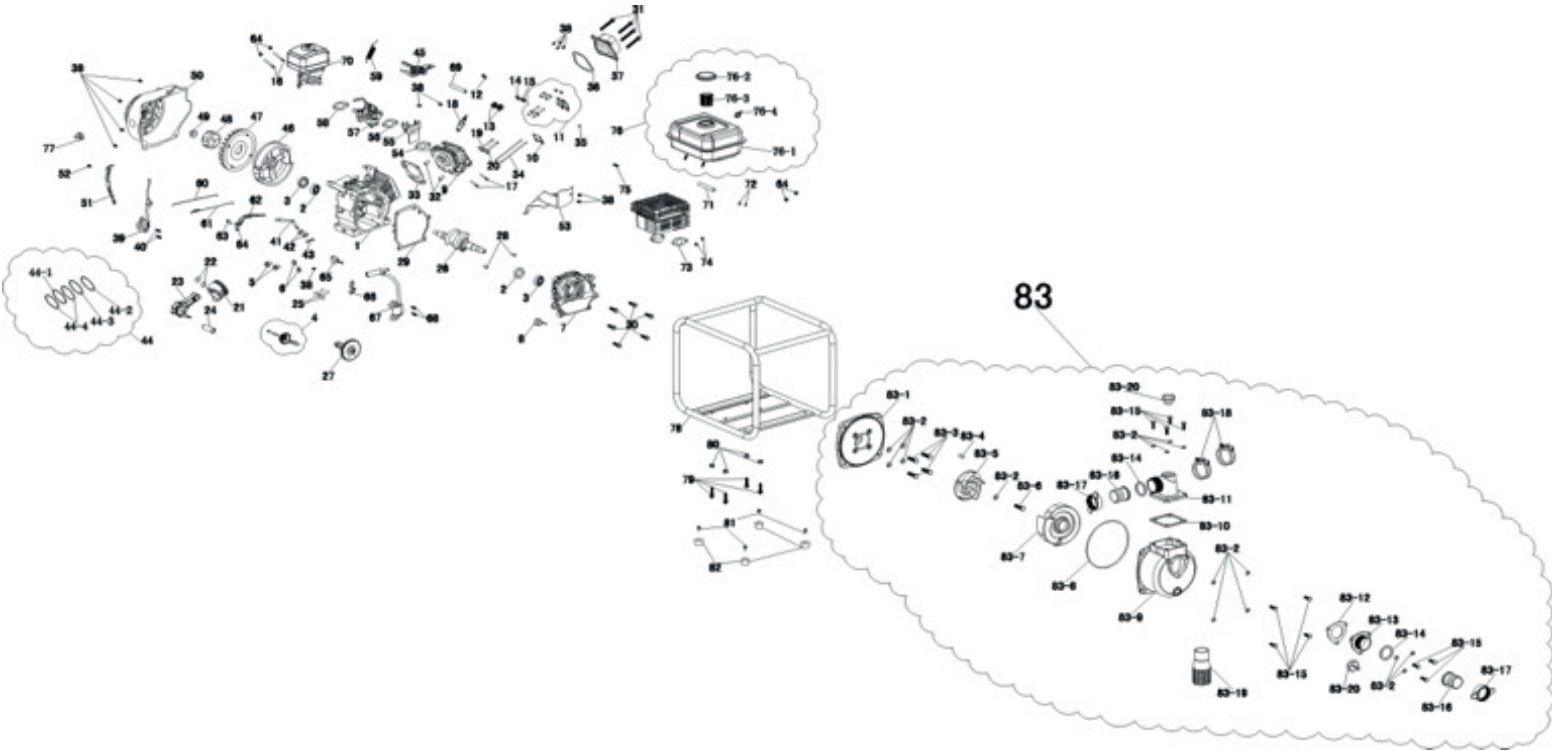

500L/MIN 4.8HP

PETROL WATER PUMP

64065

SPARE PARTS DRAWING SHEET

KEY No.	PART No.	STOCK No.	DESCRIPTION
75	YPWP52-79	74003	Bolt
76			Fuel tank assembly
76-1	YPWP52-80-1	74004	Fuel tank body
76-2	YPWP52-80-2	74007	Fuel tank cover
76-3	YPWP52-80-3	74010	Filter
76-4	YPWP52-80-4	74011	Glib
77	YPWP52-85	74012	Off switch
78	YPWP52-86	74016	Frame
79	YPWP52-87	74018	Bolt
80	YPWP52-88	74021	Nut
81	YPWP52-89	74024	Bolt
82	YPWP52-90	74030	Damping
83	YPWP52-91		Pump assembly
83-1	YPWP52-92	74032	Foundation
83-2	YPWP52-93	74033	Washer
83-3	YPWP52-94	74034	Bolt
83-4	YPWP52-95	74036	Flat key

KEY No.	PART No.	STOCK No.	DESCRIPTION
83-5	YPWP52-96	74037	Impeller
83-6	YPWP52-97	74038	Bolt
83-7	YPWP52-98	74039	Impeller cover
83-8	YPWP52-99	74042	Seal ring
83-9	YPWP52-100	74043	Pump body
83-10	YPWP52-101	74045	Washer
83-11	YPWP52-102	74046	Outlet
83-12	YPWP52-103	74047	Washer
83-13	YPWP52-104	74050	Inlet
83-14	YPWP52-105	74052	Washer
83-15	YPWP52-106	74054	Bolt
83-16	YPWP52-107	74058	Connector
83-17	YPWP52-108	74031	Nut
83-18	YPWP52-109	74059	Clamp
83-19	YPWP52-110	74076	Bottom valve
83-20	YPWP52-111	74080	Rubber plug