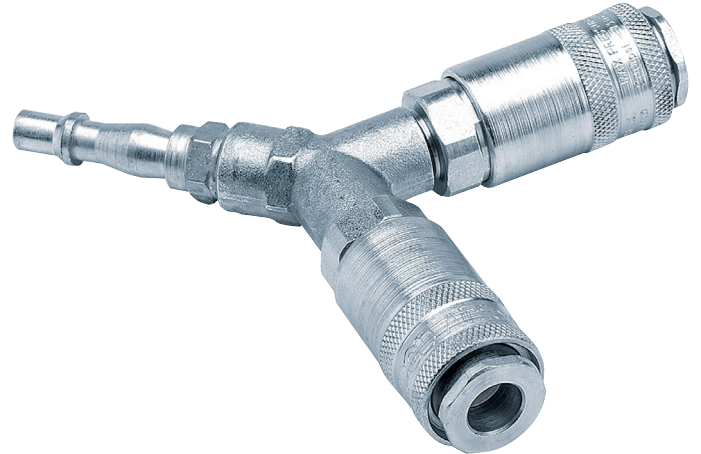

## **PCL Twin Standard Coupling, 2 x Male Couplings, 1 x Tailpiece (Sold Loose)**

**STOCK No.** 25813 **BRAND** Draper

**BARCODE** 5010559258130

**WARRANTY** 12 months parts and labour

---

### **FEATURES**

- Supplied with with two male 'airflow' couplings and one 'Vertex' tailpiece
- 

### **DESCRIPTION**

Supplied with with two male 'airflow' couplings and one 'Vertex' tailpiece.

---

### **CONTENTS**

1 x PCL Twin Standard Coupling, 2 x Male Couplings, 1 x Tailpiece (Sold Loose)

[Link to product - drapertools.com](https://www.drapertools.com)