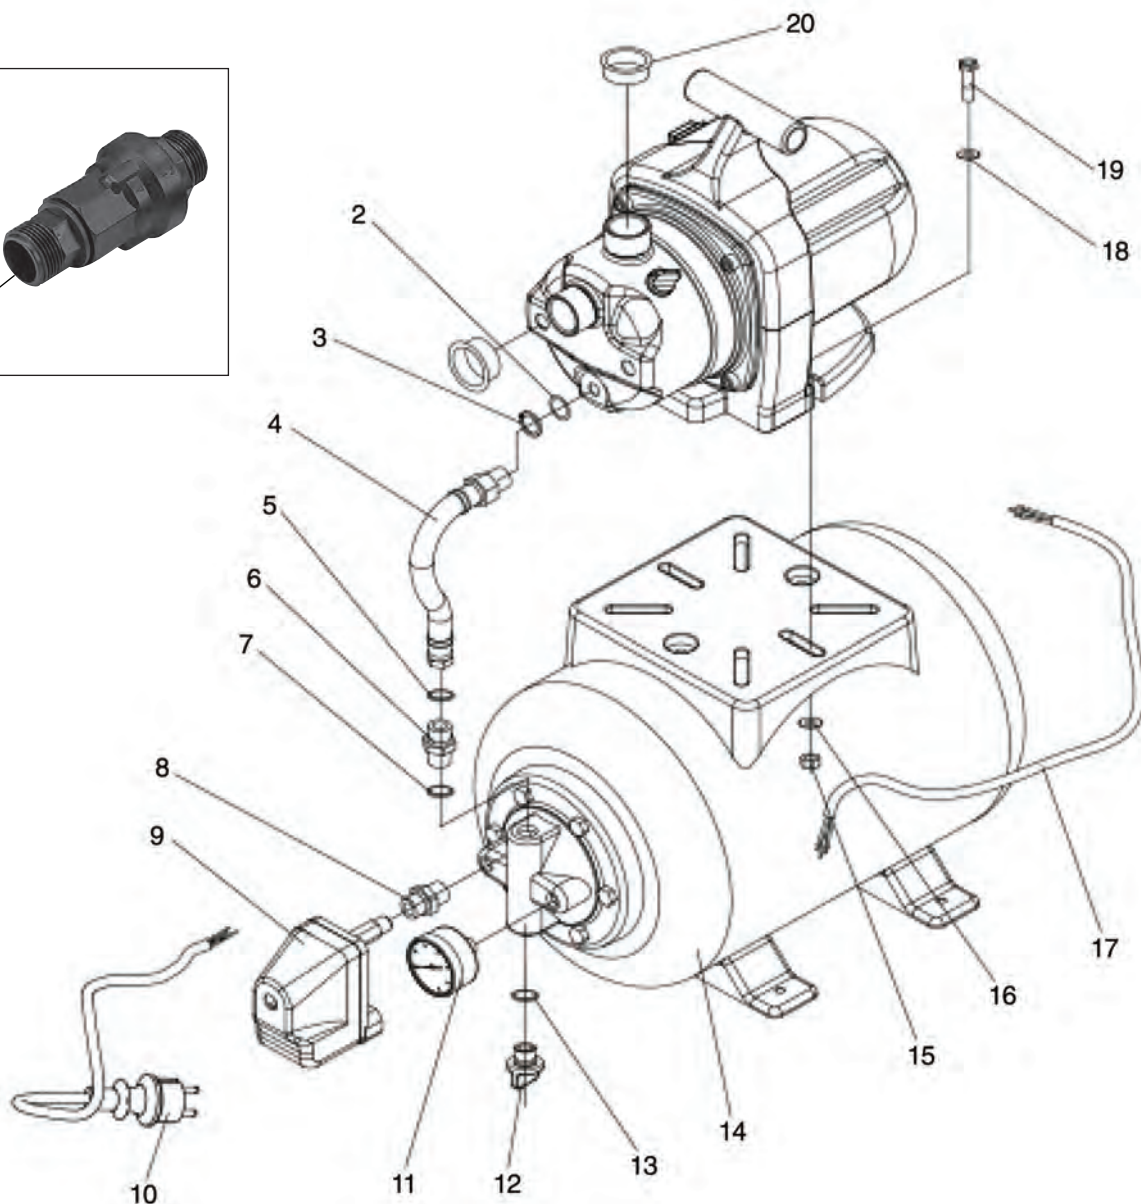

230V STAINLESS STEEL BOOSTER PUMP

98915 - BP3 SPARE PARTS LISTING

KEY No.	PART No.	STOCK No.	DESCRIPTION
2	Y-BP3-02	70671	LARGE RETAINING RING RUBBER GASKET
3	Y-BP3-03	70672	LARGE RETAINING RING
4	Y-BP3-04	70673	CONNECTING HOSE
5	Y-BP3-05	70681	CONNECTING HOSE SMALL GASKET
6	Y-BP3-06	70682	2-WAY UNION
7	Y-BP3-07	70683	O-RING
8	Y-BP3-08	70685	IRON 2-WAY UNION
9	Y-BP3-09	70686	MECHANICAL PRESSURE SWITCH
10	Y-BP3-10	70687	POWER CABLE & PLUG
11	Y-BP3-11	70688	PRESSURE GAUGE
12	Y-BP3-12	70689	LARGE BONNET

KEY No.	PART No.	STOCK No.	DESCRIPTION
13	Y-BP3-13	70690	O-RING
14	Y-BP3-14	70691	PRESSURE TANK (PLASTIC FLANGE)
15	Y-BP3-15	70692	LOCKNUT
16	Y-BP3-16	70693	STAINLESS STEEL GASKET
17	Y-BP3-17	70695	CONNECTING CABLE
18	Y-BP3-18	70696	STAINLESS STEEL GASKET
19	Y-BP3-19	70698	HEXAGON SCREW
20	Y-BP3-20	70699	DUST COVER
21	Y-BP3-21	41560	OUTLET ELBOW ADAPTER
22	Y-BP3-22	41522	NON RETURN VALVE ADAPTER