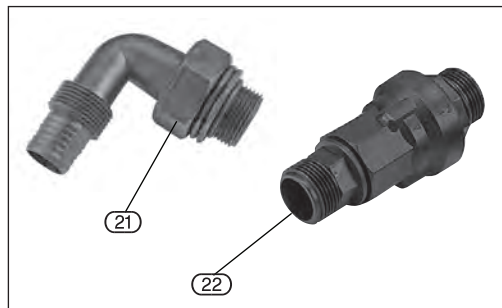

230V STAINLESS STEEL BOOSTER PUMP

98915 - BP3 SPARE PARTS LISTING

KEY No.	PART No.	STOCK No.	DESCRIPTION
2	Y-BP3-02	70671	LARGE RETAINING RING RUBBER GASKET
3	Y-BP3-03	70672	LARGE RETAINING RING
4	Y-BP3-04	70673	CONNECTING HOSE
5	Y-BP3-05	70681	CONNECTING HOSE SMALL GASKET
6	Y-BP3-06	70682	2-WAY UNION
7	Y-BP3-07	70683	O-RING
8	Y-BP3-08	70685	IRON 2-WAY UNION
9	Y-BP3-09	70686	MECHANICAL PRESSURE SWITCH
10	Y-BP3-10	70687	POWER CABLE & PLUG
11	Y-BP3-11	70688	PRESSURE GAUGE
12	Y-BP3-12	70689	LARGE BONNET

KEY No.	PART No.	STOCK No.	DESCRIPTION
13	Y-BP3-13	70690	O-RING
14	Y-BP3-14	70691	PRESSURE TANK (PLASTIC FLANGE)
15	Y-BP3-15	70692	LOCKNUT
16	Y-BP3-16	70693	STAINLESS STEEL GASKET
17	Y-BP3-17	70695	CONNECTING CABLE
18	Y-BP3-18	70696	STAINLESS STEEL GASKET
19	Y-BP3-19	70698	HEXAGON SCREW
20	Y-BP3-20	70699	DUST COVER
21	Y-BP3-21	41560	OUTLET ELBOW ADAPTER
22	Y-BP3-22	41522	NON RETURN VALVE ADAPTER