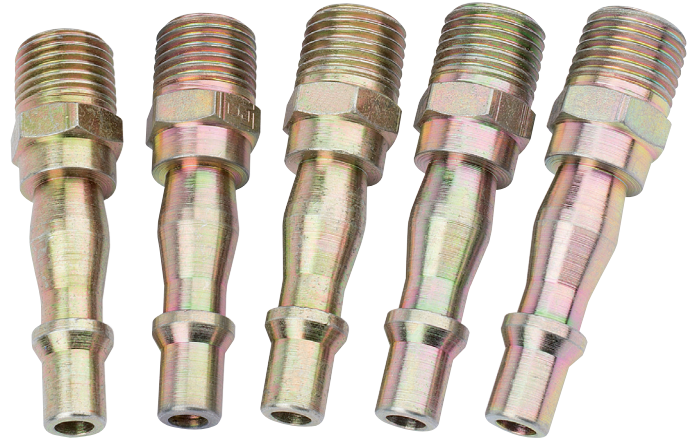

1/4" Male Thread PCL Coupling Screw Adaptor (Pack of 5)

STOCK No. 25832 **BRAND** Draper

BARCODE 5010559258321

WARRANTY 12 months parts and labour

FEATURES

- Screw adaptor, male thread 1/4" BSP taper

DESCRIPTION

Screw adaptor, male thread BSP taper. Display packed five adaptors per card.

Order number of cards required. (5 per card)

CONTENTS

1 x 1/4" Male Thread PCL Coupling Screw Adaptor (Pack of 5)

[Link to product - drapertools.com](https://www.drapertools.com)