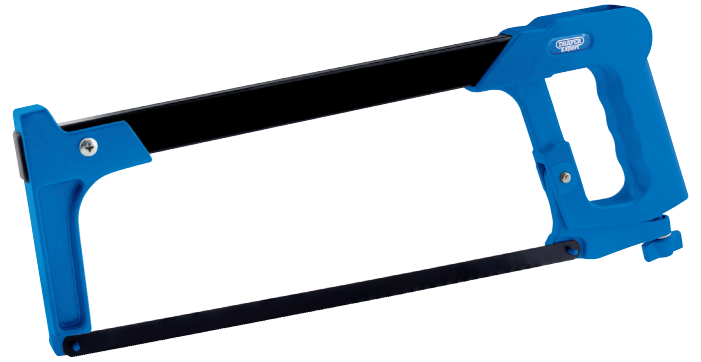

Draper Expert Heavy Duty Hacksaw, 300mm, 24tpi

STOCK No. 39245 **BRAND** Draper Expert

BARCODE 5010559392452

WARRANTY Lifetime

FEATURES

- Steel tube with an ergonomic soft grip handle
- Frame has two sets of blade spigots allowing straight or 45° cutting
- Supplied with a 300mm Bi-metal blade

DESCRIPTION

Steel frame with aluminium handles. Frame has two sets of blade spigots which allows straight or 45° cutting. Supplied with a 300mm bi - metal blade.

CONTENTS

1 x Draper Expert Heavy Duty Hacksaw, 300mm