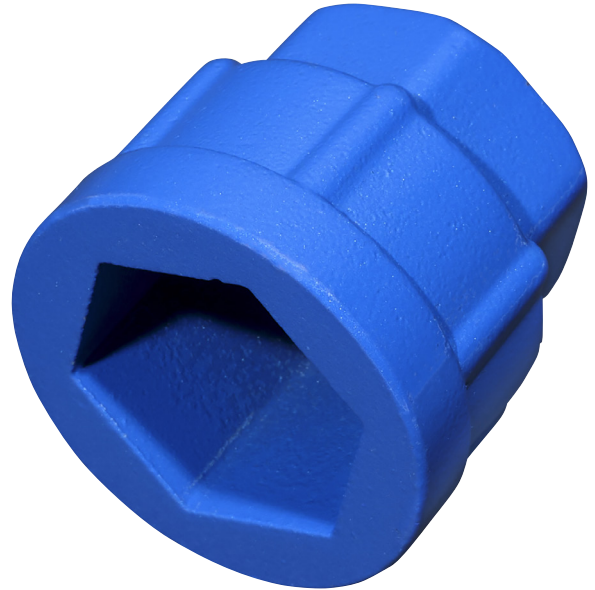

Oil Filter Wrench, 1/2" Sq. Dr., 24mm/6 Flutes

STOCK No. 27300 BRAND Draper

BARCODE 5059482073519

WARRANTY Lifetime

FEATURES

- Aluminium socket cup and chrome vanadium steel socket adaptor
 - 1/2" Sq. Dr. for use with torque wrenches
 - Fits BMW 5, BMW 7 and BMW X5 Series, Saturn (2008), Astra 1.8L ECOTEC and Chrysler 3.6L V6 and Dodge Jeep
-

DESCRIPTION

This oil filter socket is suitable for installing and removing difficult to access oil filter covers. Suitable for left and right handed operations. It is 1/2" Sq. Dr. for manual use with torque wrenches. Fits BMW 5, BMW 7 and BMW X5 Series, Saturn (2008), Astra 1.8L ECOTEC and Chrysler 3.6L V6 and Dodge Jeep.

CONTENTS

1 x Oil Filter Wrench, 1/2" Sq. Dr., 24mm/6 Flutes

[Link to product - drapertools.com](https://www.drapertools.com)