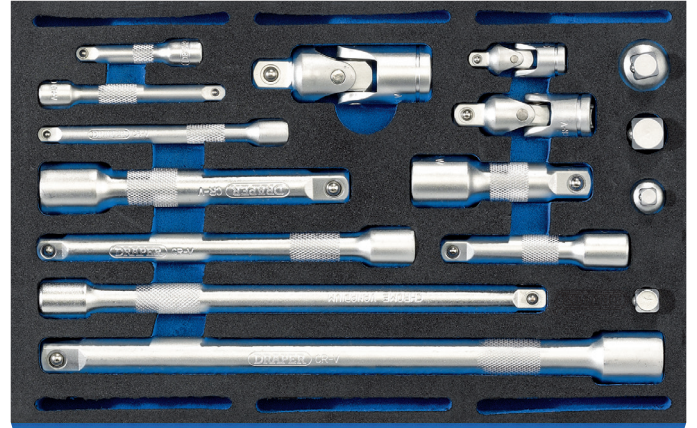

Extension Bar, Universal Joints and Socket Converter Set 1/4 Drawer EVA Insert Tray (16 Piece)

STOCK No. 63530 BRAND Draper

BARCODE 5010559635306

WARRANTY Lifetime

FEATURES

-

DESCRIPTION

Manufactured from chrome vanadium steel, which is correctly hardened and tempered with a satin chrome plated finish. Each extension bar has a knurled ring for extra grip. Supplied complete in a two tone 1/4 drawer EVA insert tray made from closed cell foam. Suitable to be used in Draper and Draper Expert tool chests and other manufacturers similar tool chests.

CONTENTS

- 3 x 1/4" Extension bars - 50, 75, 100mm
- 1 x 1/4" Universal Joint
- 1/4 (F) x 3/8" (M) Converter
- 3 x 3/8" Extension bars - 75, 150, 200mm
- 1 x 3/8" Universal Joint
- 1 x 3/8" (F) x 1/4" (M) Converter
- 1 x 3/8" (F) x 1/2" (M) Converter
- 3 x 1/2" Extension bars - 75, 125, 250mm
- 1 x 1/2" Universal Joint
- 1 x 1/2 (F) x 3/8" (M) Converter