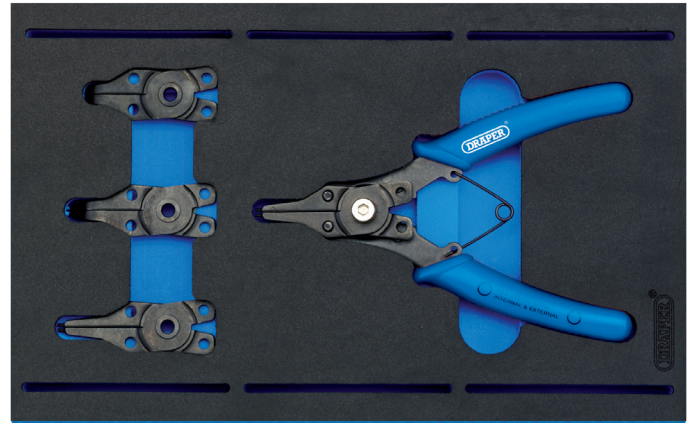

## Interchangeable Circlip Plier Set in 1/4 Drawer EVA Insert Tray (5 Piece)

**STOCK No.** 63196 **BRAND** Draper

**BARCODE** 5010559631964

**WARRANTY** Lifetime

### FEATURES

- Interchangeable heads for use on internal and external circlips
- Overall length of 160mm
- Capacities of 10-50mm
- Fitted with PVC dipped handles
- Supplied complete in a two tone 1/4 drawer EVA insert tray
- Overall size 138 x 270 x 30mm (w x d x h)
- Suitable to be used in Draper and Draper Expert tool chests and other manufacturers similar tool chests

### DESCRIPTION

Circlip plier handles with interchangeable heads for use on internal and external circlips. Manufactured from carbon steel correctly hardened, tempered with a black finish. With an overall length of 160mm capable of 10-50mm and fitted with PVC dipped handles. Supplied complete in a two tone 1/4 drawer EVA insert tray made from closed cell foam. Suitable to be used in Draper and Draper Expert tool chests and other manufacturers similar tool chests.

### CONTENTS

- 2 x Spring loaded pliers
- 2 x Straight jaws
- 1 x 90° jaws
- 1 x 45° jaws

[Link to product - drapertools.com](https://www.drapertools.com)