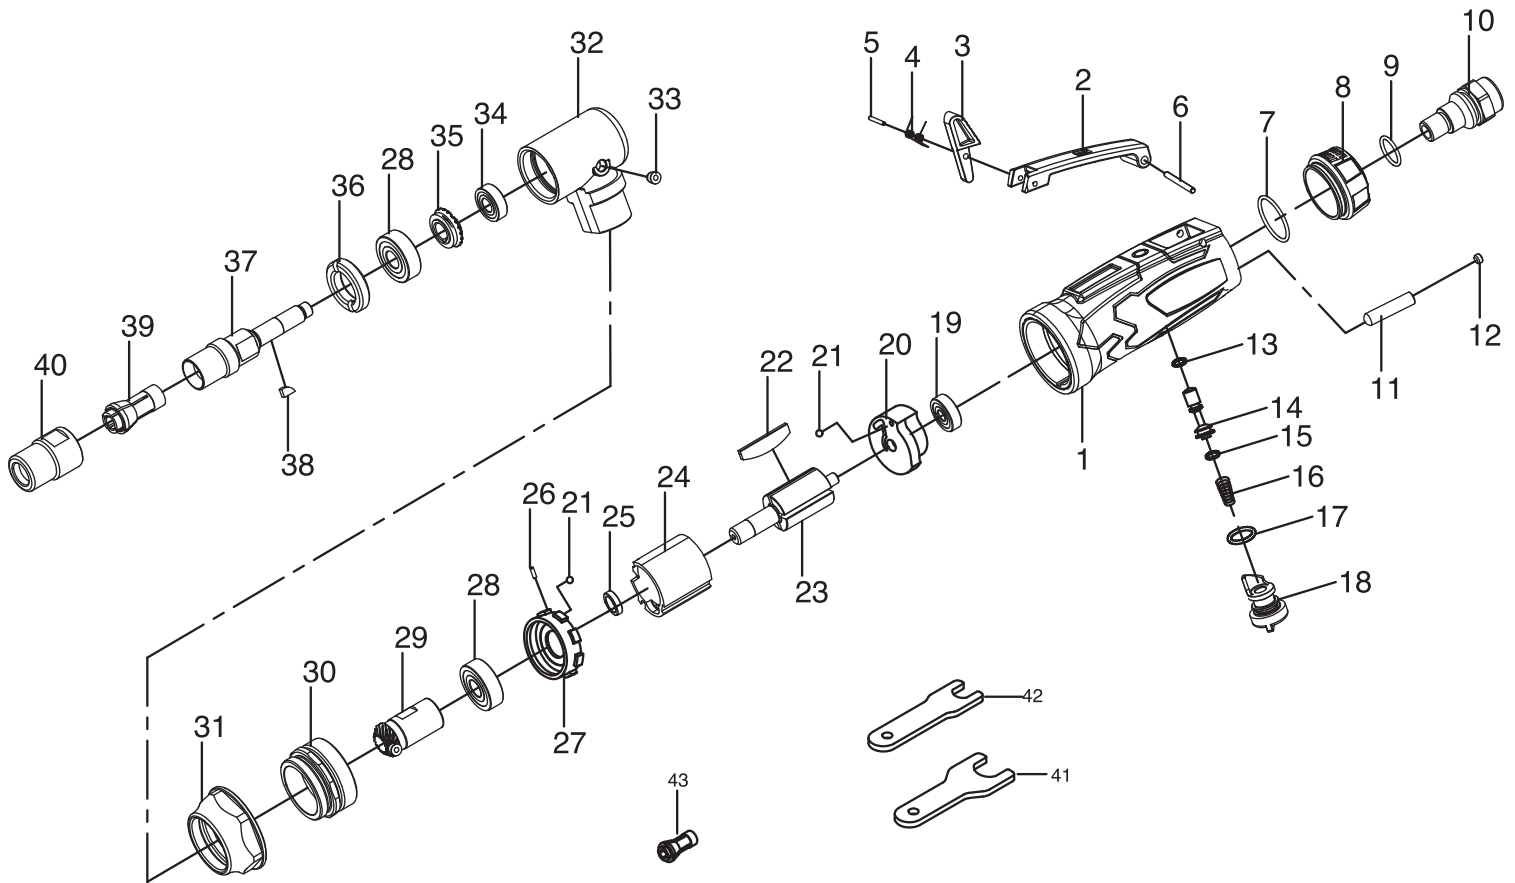

DIE GRINDER

65137 - SFAG90 SPARE PARTS DRAWING

STORM FORCE

AIR

DIE GRINDER

65137 - SFAG90 SPARE PARTS DRAWING

KEY No.	PART No.	STOCK No.	DESCRIPTION	KEY No.	PART No.	STOCK No.	DESCRIPTION
1	YSFAG90-01	66030	Housing	37	YSFAG90-39	66139	Driving shaft
2	YSFAG90-02	66042	Trigger	38	YSFAG90-40	66140	Key
3	YSFAG90-03	66069	Safety Latch	39	YSFAG90-41	66146	Collet
4	YSFAG90-04	66070	Spring	40	YSFAG90-42	66147	Collet nut
5	YSFAG90-05	66071	Pin	41	YSFAG90-43	66148	Large spanner
6	YSFAG90-06	66073	Pin	42	YSFAG90-44	74887	Small spanner
7	YSFAG90-07	66074	O-ring				
8	YSFAG90-08	66077	Muffle cover				
9	YSFAG90-09	66080	O-ring				
10	YSFAG90-10	66086	Air inlet connector				
11	YSFAG90-11	66087	Pin				
12	YSFAG90-13	66097	Screw				
13	YSFAG90-14	66099	O-ring				
14	YSFAG90-15	66104	Pin				
15	YSFAG90-16	66106	O-ring				
16	YSFAG90-17	66107	Spring				
17	YSFAG90-18	66108	O-ring				
18	YSFAG90-19	66109	Dial				
19	YSFAG90-21	66111	Bearing				
20	YSFAG90-22	66112	Back Cylinder Head				
21	YSFAG90-23	66113	Steel ball				
22	YSFAG90-24	66114	Blade				
23	YSFAG90-25	66115	Rotor				
24	YSFAG90-26	66116	Cylinder				
25	YSFAG90-27	66117	Washer				
26	YSFAG90-28	66118	Pin				
27	YSFAG90-29	66120	Front cylinder head				
28	YSFAG90-30	66121	Bearing				
29	YSFAG90-31	66122	Driving bevel gear				
30	YSFAG90-32	66123	Locking ring				
31	YSFAG90-33	66124	Nut				
32	YSFAG90-34	66130	L Connector				
33	YSFAG90-35	66131	Oil inlet				
34	YSFAG90-36	66136	Bearing				
35	YSFAG90-37	66137	Transmission gear				
36	YSFAG90-38	66138	Retainer				

Helpline: +44 (0) 23 8049 4344 Sales Desk: +44 (0) 23 8049 4333 General Enquiries: +44 (0) 23 8026 6355 internet: drapertools.com email: sales@drapertools.com