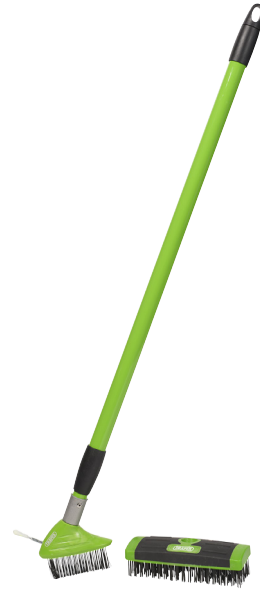

Paving Brush Set with Twin Heads and Telescopic Handle

STOCK No. 58683 **BRAND** Draper

BARCODE 5010559586837

WARRANTY 12 months parts and labour

FEATURES

- Removes weeds, moss dirt and grime from paths and brickwork.

DESCRIPTION

Telescopic set with two interchangeable wire brush heads. A large six row head and a smaller three row head, both fabricated with steel wire bristles. Perfect for removing weeds, moss, sand etc. from paving blocks, crazy paving and patios. Plastic handle extends between 800 and 1400mm.

CONTENTS

1 x Paving Brush Set with Twin Heads and Telescopic Handle

[Link to product - drapertools.com](https://www.drapertools.com)