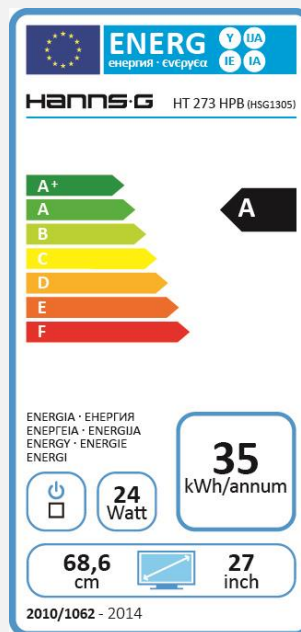

Adj
Stand

Display Size	68,58cm / 27" Diagonal
Panel Type	TFT – LED Backlight
Aspect Ratio	16:9
Resolution (H x V)	1920 x 1080 Full HD
Brightness	300cd/m ²
Contrast (Typ.)	1.000:1 (Typical)
Contrast (Active)	80.000.000:1 (Active)
Viewing Angle L/R; U/D	178° H – 178° V (CR > 10)
Response Time	8 msec (Typical)
Pixel Pitch	0,311 (H) x 0,311 (V) mm
Touch Type	Projected Capacitive Type – 10 Point Touch
Display Colors	16.7M Colors
Horizontal Frequency	31 ~ 80 kHz
Vertical Frequency	56 ~ 75 Hz
Max Display Frequency	1920 x 1080 @ 60Hz
Input 1	D-Sub (VGA)
Input 2	HDMI
Input 3	-
Buil-in Speakers	Yes, 2W x 2; Earphone Audio Out x 1
Power Consumption	On: 24W; Stand-by: 0,37W; Off: 0,24W
AC Power Range	AC 100 ~ 240 Volt; 50 ~ 65 Hz
Product Dimensions	653,9 x 82,8 x 465,5 mm (W x D x H)
Packing Dimensions	720 x 144 x 525 (W x D x H)
Net / Gross Weight	7,1 Kgs / 8,36 Kgs
Bezel & Color Plan	Front bezel, back-cover, hinge-cover, IO-cover, TP-cover, black texture

VESA Mounting	100 x 100 mm
Monitor Stand	Smart Adjustable Stand ("book" type)
Tilt / Kensington Lock	10° ~ 55° / Yes
Display Protection	Thickness 2,0 mm
Hardness / Transmittance	≥7H Toughened hard panel surface / ≥86%
Controls	Menü, Bri (+), Vol (-), Input/Enter, Power
Color	Warm, Natural, Cool, User Mode
Preset Mode	PC, Movie, Game, ECO Modes
On Screen Display	12 OSD Languages
Accessory	Power Cable (1,5m); VGA Cable (1,5m); Audio Cable (1,8m); USB Cable (1,8m); Warranty Card; Quick Start Guide

Supplier's Name	HANNSpree
Model Name	HT273HPB
Energy Efficiency Class	A
Screen Size (Centimetres)	68,58
Screen Size (Inches)	27,00
On mode power Consumption (W)	24
Annual Energy Consumption* (kWh)	35
Standby-mode Power Consumption (W)	0,37
Off-mode Power Consumption (W)	0,24
Screen Resolution	1920 x 1080