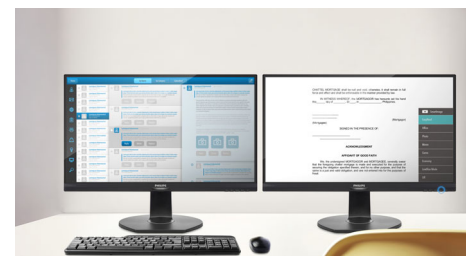

EasyRead mode

EasyRead mode for a paper-like reading experience

Specifications

Picture/Display

- LCD panel type: IPS technology
- Backlight type: W-LED system
- Panel Size: 27 inch/68.6 cm
- Effective viewing area: 597.89 (H) x 336.31 (V)
- Aspect ratio: 16:9
- Optimum resolution: 1920 x 1080 @ 60 Hz
- Pixel Density: 82 PPI
- Response time (typical): 5 ms (GtG)*
- Brightness: 250 cd/m²
- SmartContrast: 10,000,000:1
- Contrast ratio (typical): 1000:1
- Pixel pitch: 0.311 x 0.311 mm
- Viewing angle: 178° (H)/178° (V), @ C/R > 10
- Flicker-free
- Display colours: 16.7 M
- Scanning Frequency: 30-83 kHz (H) / 56-76 Hz (V)
- LowBlue Mode
- sRGB