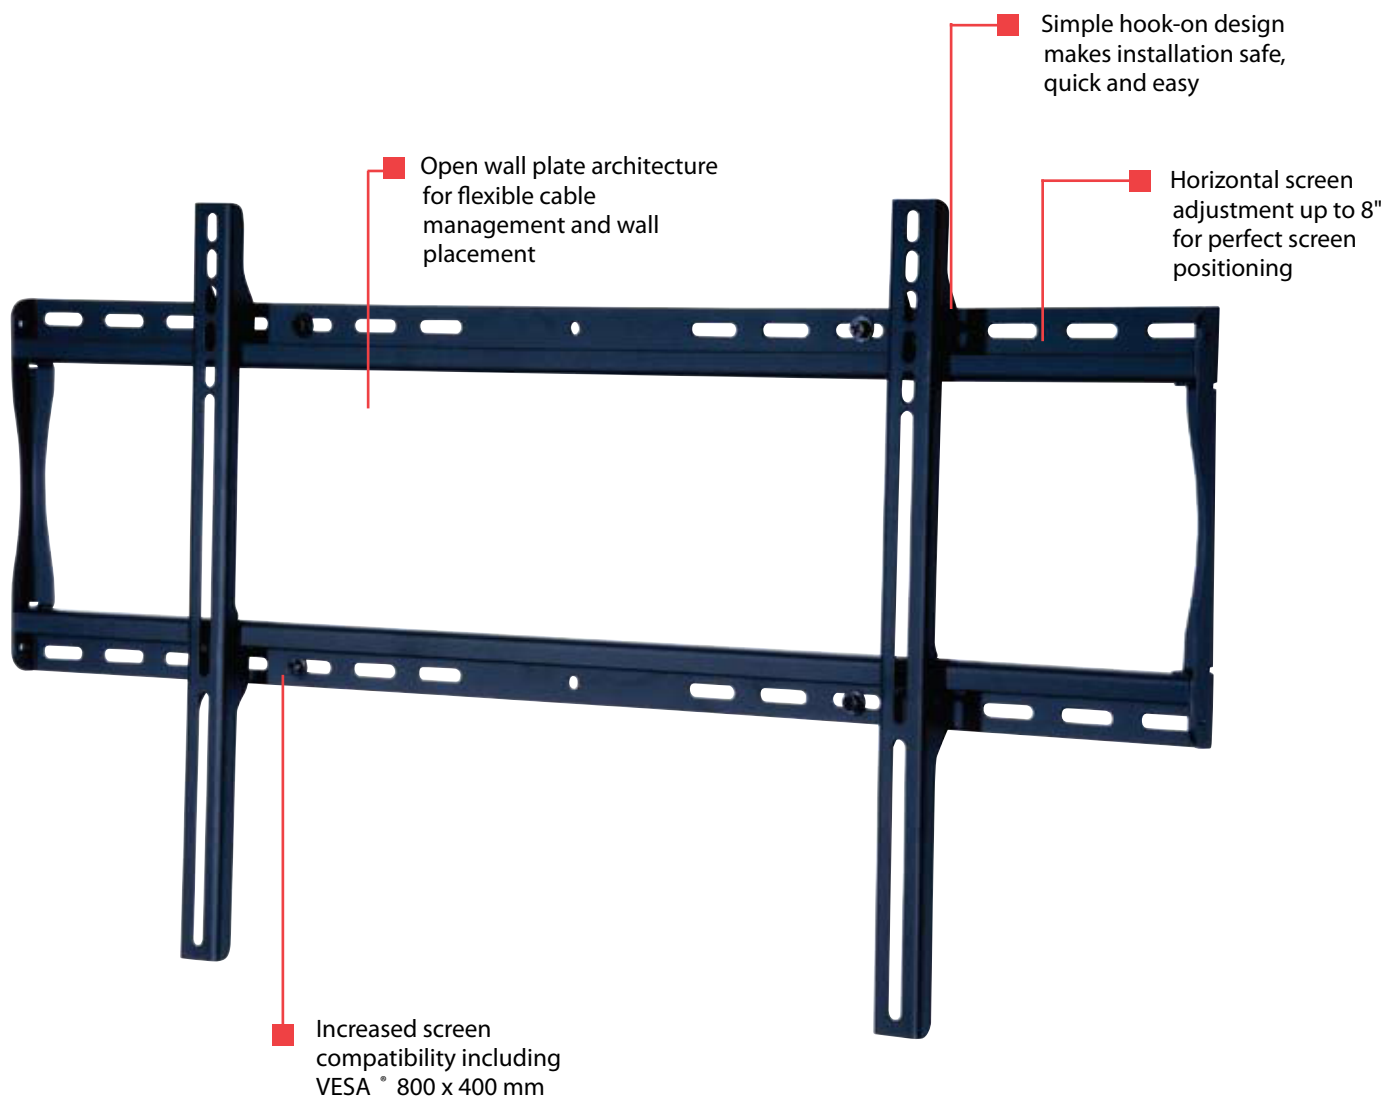

Universal Flat Wall Mount

For 37" to 63" LCD and Plasma Flat Panel Screens

NEW!

The new SF660 delivers enhanced screen compatibility, accommodating large flat panel screens, including those with VESA 800 x 400 mm hole pattern. Its open wall plate architecture allows for enhanced electrical access and cable management, as well as screen placement flexibility to achieve the perfect installation. This ultra-slim mount is the ultimate in low-profile applications for 37" to 63" flat panel screens.

SmartMount®

Universal Flat Wall Mount

For 37" to 63" LCD and Plasma Flat Panel Screens

Model Numbers

SF660, SF660-S (Security Models)
SF660P, SF660P-S (Standard Models)

Product Specifications

- Universal mount fits screens with mounting patterns up to 32.48" W x 17.05" H
- Increased screen compatibility includes VESA® 800 x 400 mm mounting hole patterns
- Open wall plate architecture allows for total wall access, increasing electrical access and cable management options
- Ultra-slim design holds screen only 1.2" from the wall for a low-profile application
- Includes deep screen adapters to hold screen 1.7" from wall for easier cable management access
- Horizontal screen adjustment of up to 8" (depending on screen model) for perfect screen placement
- Universal brackets easily hook onto wall plate for fast installation
- Mounts to wood studs, concrete, cinder block or metal studs (metal stud accessory required)
- Comes with Peerless' Sorted-for-You™ fastener pack with all necessary screen attachment hardware
- Integrated security options available
- UL listed

FEAT U R E S

IMB n S I O n S (W x H x D)

34.12" x 18" x 1.2" (86.70 x 45.70 x 3 cm)

LOAD C A P A C I T Y

200 lb (90.7 kg)

PRODUC t W E I G H t

6.76 lb (3 kg)

FINISH

PACKAGE CO nt Ent S

Wall plate, universal brackets, mounting and screen attachment hardware

U n It S In PACKAGE

1

PACKAGE (W x H x D)

35.25" x 10.06" x 3.5" (89.53 x 25.55 x 8.89 cm)

PACKAGE SHIP WEIGH t

9.4 lb (4.26 kg)