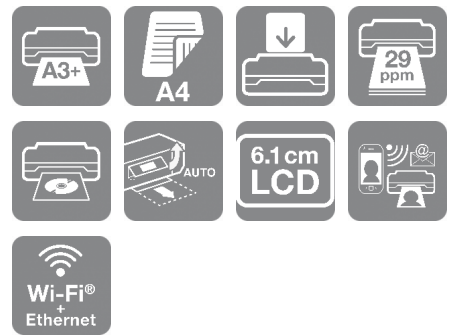

Expression Photo HD XP-15000

DATASHEET / BROCHURE

Produce high-quality, glossy photos from Epson's smallest A3+ photo printer with Claria Photo HD Inks.

Create professional-looking photos up to A3+ at home with this compact and stylish photo printer. Enjoy natural and vibrant prints with greater detail thanks to the six colour Claria Photo HD Inks with red and grey. The XP-15000 also offers a suite of mobile printing apps and a large LCD screen.