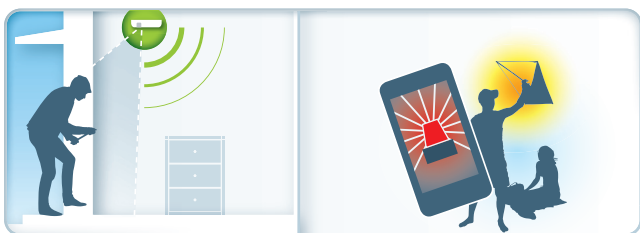

devolo Home Control

Motion Sensor

Discreet, alert, smart.

The **Motion Sensor** can be installed in various applications in almost no time – without cables or drilling. It reliably detects movement and even identifies the difference between animals, people and objects.

devolo Home Control

Motion Sensor

Product features:

- Reliably identifies movements of people, animals and objects.
- Versatile installation via adhesive film or screws (included in box contents).
- Notifications on smartphone, tablet and computer in the case of a detected movement.
- Continuous brightness measurement, e.g. as feedback to the light controls.
- Intuitive operation via an app for smartphone, tablet and computer.
- Unobtrusive design for inconspicuous placement.
- Individually expandable at any time with other devolo Home Control components.
- Future-proofed thanks to standardised Z-Wave® wireless technology.
- 3-year manufacturer's warranty.

Application example:

if

the Motion Sensor recognises movement (a break-in)

then

the alarm will reach you via text message or e-mail if you are on holiday.

Motion Sensor UK
Art. no.: 09503

More information about this product: