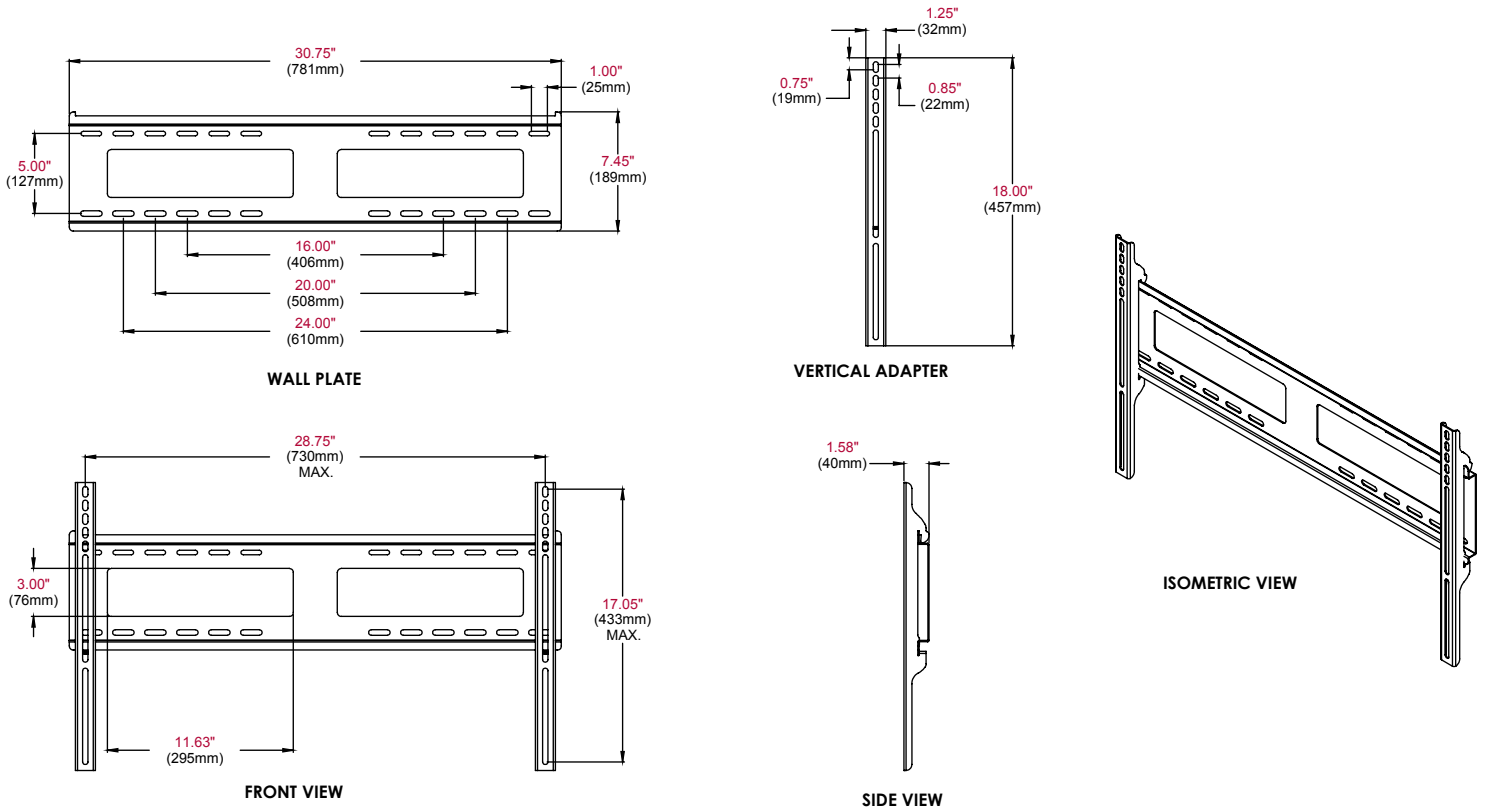

PF650	Universal Flat Wall Mount for 32" to 56" Flat Panel Screens

Product Specifications

	DIMENSIONS (W x H x D)	PRODUCT WEIGHT	LOAD CAPACITY	FINISH	AVAILABLE COLORS
PF650	30.75" x 18" x 1.58" (781 x 457 x 40mm)	7.74lb (3.5kg)	175lb (79kg)	Scratch resistant fused epoxy	Gloss black

Package Specifications

	PACKAGE SIZE (W x H x D)	PACKAGE SHIP WEIGHT	PACKAGE UPC CODE	PACKAGE CONTENTS	UNITS IN PACKAGE
PF650	31.8" x 8.6" x 3.9" (808 x 218 x 99mm)	9.88lb (4.5kg)	735029255017	Wall plate, universal adapters, mounting and screen attachment hardware	1

Accessories

- **ACC925:** Security Fasteners
- **ACC415:** 4-pack Metal Stud Fastener Kit

All dimensions = inch (mm)

ARCHITECTS SPECIFICATIONS

The Universal Flat Wall Mount shall be a Peerless model PF650 and shall be located where indicated on the plans. It shall be constructed of heavy gauge cold rolled steel and finished with scratch resistant Black Fused Epoxy. Assembly and installation shall be done according to instructions provided by the manufacturer.