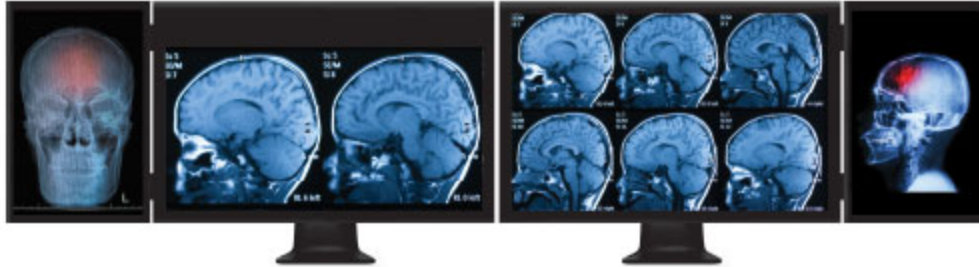

Increase productivity with multiple screens

The newest generations of computers are more portable than ever, which often means that you're left with fewer video outputs and smaller integrated screens. This MST hub solves both of these problems by letting you connect four additional displays to your computer, which makes multitasking much easier.

Connect to any display

With the MST hub, you can use Mini DisplayPort video adapters and cable adapters that enable you to connect HDMI, VGA or DVI displays. This ensures that your MST hub will be compatible with virtually any television, monitor or projector. The hub is VESA and DisplayPort certified to support DP 1.2 enabled systems, for seamless integration with your existing video equipment.

Configure your displays for any environment

Using the MST hub, you can extend your desktop onto additional monitors and stream independent content to

each display, giving you the freedom to multitask and increase your productivity. You can also mirror the same image onto multiple displays for remote viewing applications such as digital signage.

Note: When using a DisplayPort 1.1 video card the MSTMDP123DP will act as a splitter, automatically mirroring your video source across all displays. Resolution limitations apply.

The MSTMDP124DP supports plug-and-play installation for a hassle-free setup, and is backed by a StarTech.com 2-year warranty and free lifetime technical support.