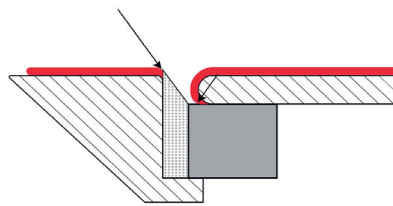

## Diagonal Foam Masking Tape

*Innovative diagonally shaped Foam Tape for the smoothest edges.*

Seal apertures between panels preventing the need for rework on hard paint lines by using our innovative diagonally shaped Foam Tape. Easy to apply and remove without leaving any residue. Specifically designed to help you create the smoothest paint transitions possible preventing the need to rework on your panels. Save time and achieve the smoothest end-result possible. Suitable for use in the smallest apertures.

- Create flawless paint transitions in hard to reach places
- Eliminate hard paint lines without any effort
- Save time by preventing the need for rework
- Easy to apply and remove without leaving any residue

Perfect edge definition without interior blurring.

Diagonal design to allow paint to pass towards the edge.

Remove adhesive sheet with protective paper.

**Colad Diagonal Foam Masking Tape**  
Art.no. 9080  
(Per roll, 38 m, in a dispenser box)