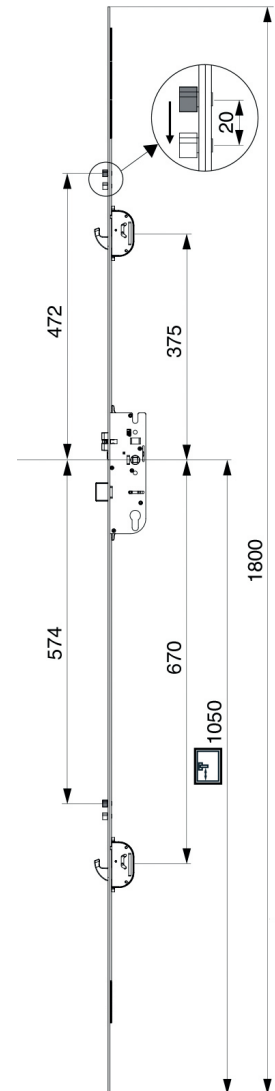

MACO C-TS

French Door Locks

- Master and slave door locks
- Lever or split spindle operation
- High security

The highly secure C-TS locking system by MACO is available to suit French door sets. The locking comprises of a master door lock which features the same locking points as the standard single residential door lock. It is more compact to suit the smaller door height of French doors while also offering the ability to achieve PAS 24.

The Slave door lock includes a C-TS centre section to allow for lever handle operation. Shootbolts can be fitted to the top and bottom to secure the slave sash in place.

All MACO products are supplied with the Tricoat Plus coating as standard providing 1,000 salt spray testing to BS EN 1670.

243651 Slave Lock

C-TS Master

Description	Part Code	Box Qty
Master Door		
2 Hooks, 2 Rollers, Reversible Latch And Deadbolt, 35mm Backset	242411	5
2 Hooks, 2 Rollers, Reversible Latch And Deadbolt, 45mm Backset	242413	5
Slave Door		
Centre Section - 35mm backset, 1500mm long	243651	5
Centre Section - 45mm backset, 1500mm long	243653	5

Please contact the sales office for shootbolt information. A variety of lengths and additional locking options are available.