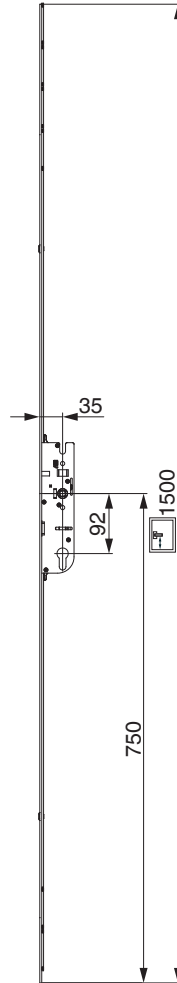

MACO C-TS

French Door Locks

- Master and slave door locks
- Lever or split spindle operation
- High security

The highly secure C-TS locking system by MACO is available to suit French door sets. The locking comprises of a master door lock which features the same locking points as the standard single residential door lock. It is more compact to suit the smaller door height of French doors while also offering the ability to achieve PAS 24.

The Slave door lock includes a C-TS centre section to allow for lever handle operation. Shootbolts can be fitted to the top and bottom to secure the slave sash in place.

All MACO products are supplied with the Tricoat Plus coating as standard providing 1,000 salt spray testing to BS EN 1670.

243651 Slave Lock

C-TS Master

Description	Part Code	Box Qty
Master Door		
2 Hooks, 2 Rollers, Reversible Latch And Deadbolt, 35mm Backset	242411	5
2 Hooks, 2 Rollers, Reversible Latch And Deadbolt, 45mm Backset	242413	5
Slave Door		
Centre Section - 35mm backset, 1500mm long	243651	5
Centre Section - 45mm backset, 1500mm long	243653	5

Please contact the sales office for shootbolt information. A variety of lengths and additional locking options are available.