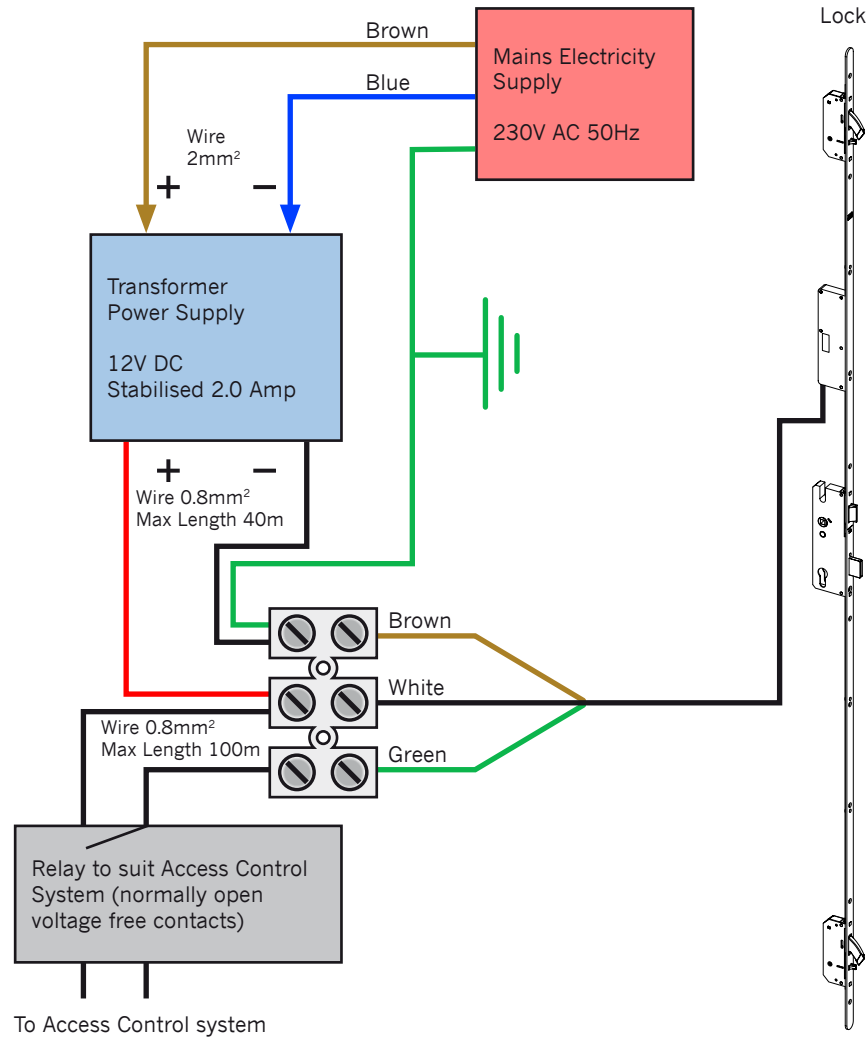

## AV2-E Entrance Door Lock Wiring diagram for Access Control