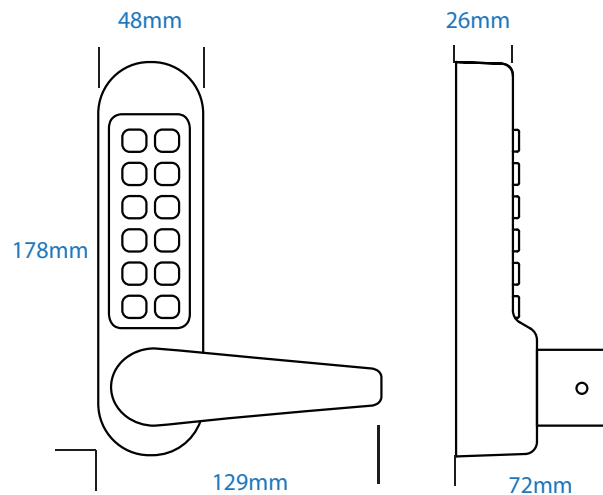

PRODUCT DIMENSIONS

For more details on this or any products in the Asec range please visit our website
www.asec.co.uk or email us at info@asec.co.uk